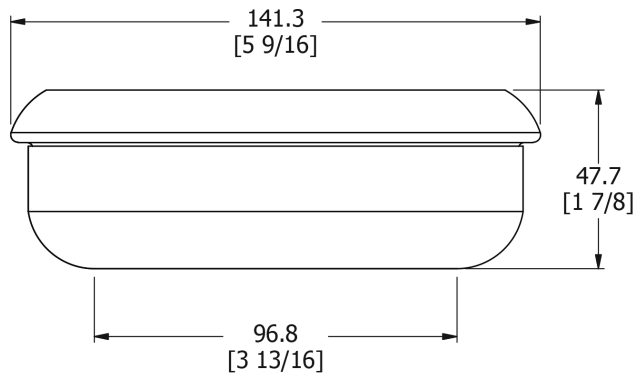

SAMUEL HEATH

Product Number: L76

Description: Soap holder

Finishes Available

Chrome Plate

Antique Gold

Satin Nickel
(US15)

Antique Brass Matt

Antique Brass
Gloss

Amber Brass

Specification Drawing

UK Customer Service

Leopold Street
Birmingham
B12 0UJ
Tel: +44 121 766 4200
Email: info@samuel-heath.com

US Customer Service

Federal I.D. No. 58-1504682
Email: usa@samuel-heath.com

Specification Enquiries

Design Centre Chelsea Harbour
1st Floor, North Dome, London
SW10 0XE
Tel: 020 7352 0249
Email: showroom@samuel-heath.com

1-07/10/2024