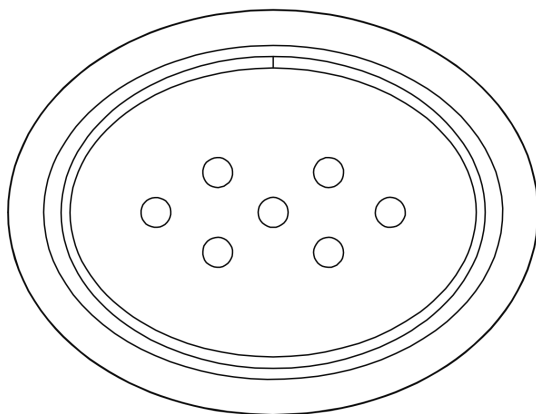

SAMUEL HEATH

Product Number: L76

Description: Soap holder

Finishes Available

Chrome Plate

Antique Gold

Satin Nickel
(US15)

Antique Brass Matt

Antique Brass
Gloss

Amber Brass

Specification Drawing

UK Customer Service

Leopold Street
Birmingham
B12 0UJ
Tel: +44 121 766 4200
Email: info@samuel-heath.com

US Customer Service

Federal I.D. No. 58-1504682
Email: usa@samuel-heath.com