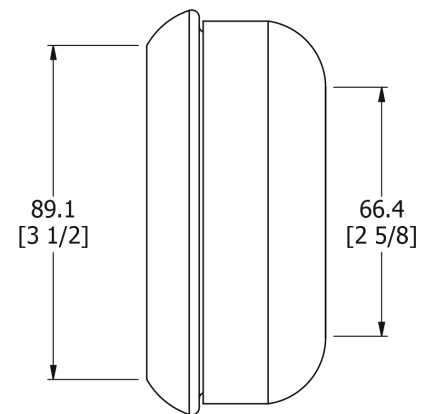

SAMUEL HEATH

Product Number: L76

Description: Soap holder

Finishes Available

Chrome Plate

Antique Gold

Satin Nickel
(US15)

Antique Brass Matt

Antique Brass
Gloss

Amber Brass

Specification Drawing

UK Customer Service

Leopold Street
Birmingham
B12 0UJ
Tel: +44 121 766 4200
Email: info@samuel-heath.com

US Customer Service

Federal I.D. No. 58-1504682
Email: usa@samuel-heath.com