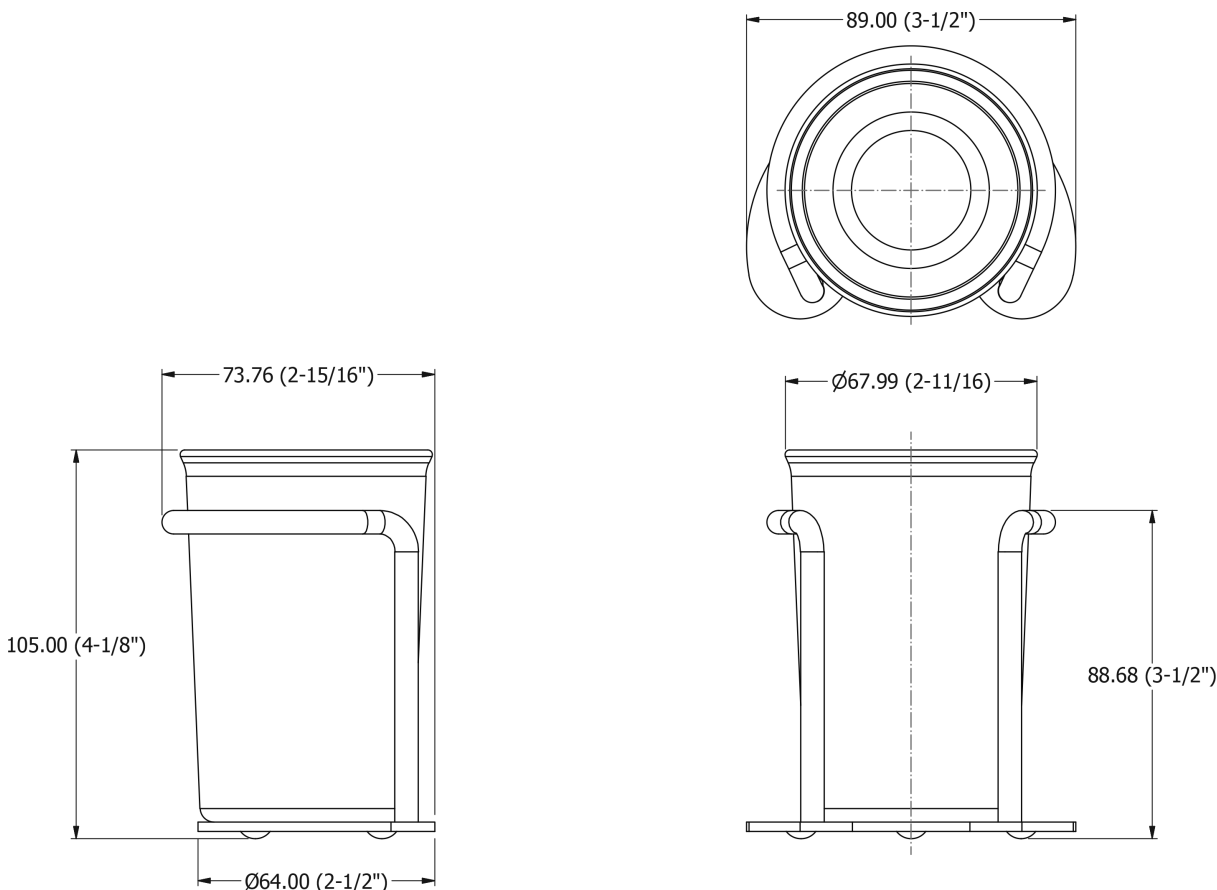

# SAMUEL HEATH

Product Number: L65

Description: Tumbler holder

## Specification Drawing