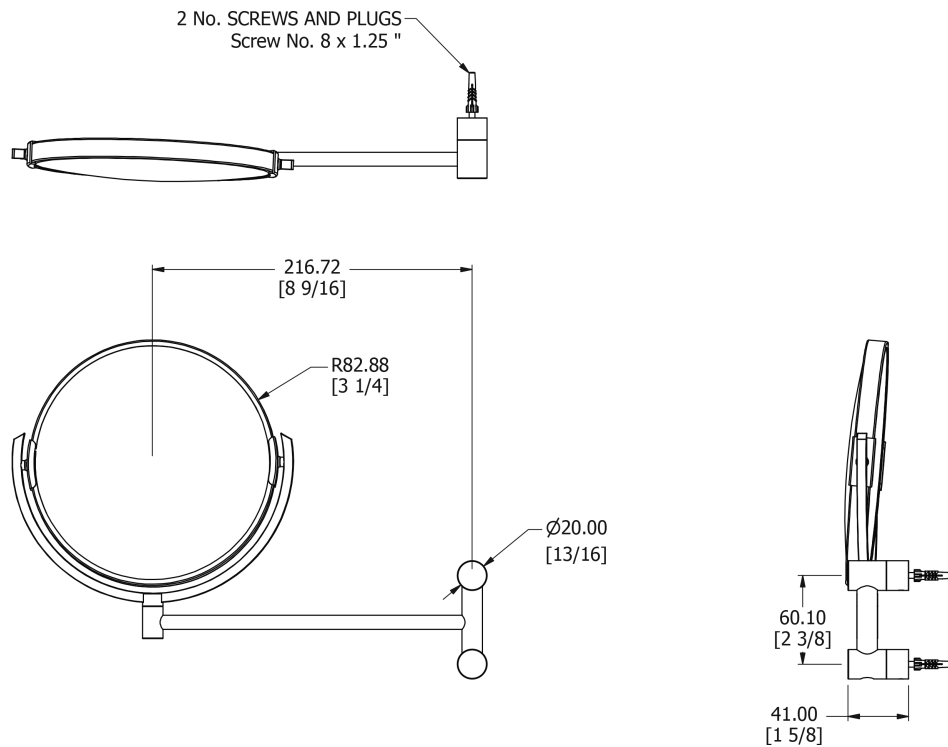

# SAMUEL HEATH

**Product Number:** L5118-CP

**Description:** Plain / magnifying (x5) pivotal mirror

## Specification Drawing