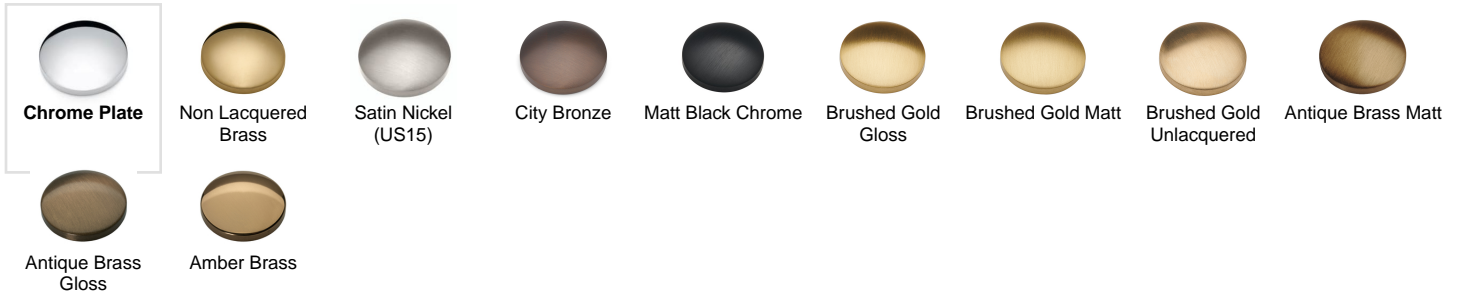

# SAMUEL HEATH

**Product Number:** L5118-CP

**Description:** Plain / magnifying (x5) pivotal mirror

## Finishes Available