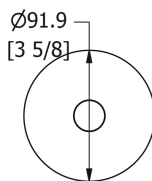

Satin Nickel
(US15)

Polished Brass

Specification Drawing

UK Customer Service

Leopold Street
Birmingham
B12 0UJ
Tel: +44 121 766 4200
Email: info@samuel-heath.com

US Customer Service

Federal I.D. No. 58-1504682
Email: usa@samuel-heath.com