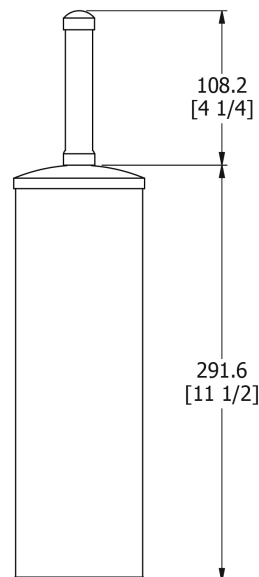

SAMUEL HEATH

Product Number: L44

Description: Toilet brush

Finishes Available

Chrome Plate

Polished Nickel

Non Lacquered
Brass

Antique Gold

Satin Nickel
(US15)

Polished Brass

Specification Drawing

UK Customer Service

Leopold Street
Birmingham
B12 0UJ
Tel: +44 121 766 4200
Email: info@samuel-heath.com

US Customer Service

Federal I.D. No. 58-1504682
Email: usa@samuel-heath.com