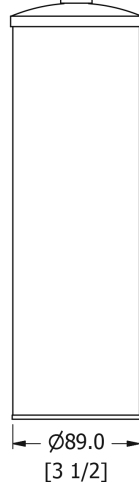

SAMUEL HEATH

Product Number: L44

Description: Toilet brush

Finishes Available

Chrome Plate

Polished Nickel

Non Lacquered
Brass

Antique Gold

Satin Nickel
(US15)

Polished Brass

Specification Drawing

UK Customer Service

Leopold Street
Birmingham
B12 0UJ
Tel: +44 121 766 4200
Email: info@samuel-heath.com

US Customer Service

Federal I.D. No. 58-1504682
Email: usa@samuel-heath.com