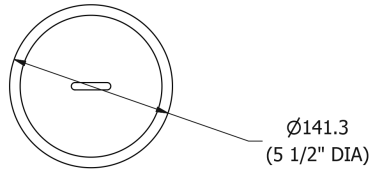

Satin Nickel
(US15)

Polished Brass

Antique Brass Matt

Antique Brass
Gloss

Amber Brass

Specification Drawing

UK Customer Service

Leopold Street
Birmingham
B12 0UJ
Tel: +44 121 766 4200
Email: info@samuel-heath.com