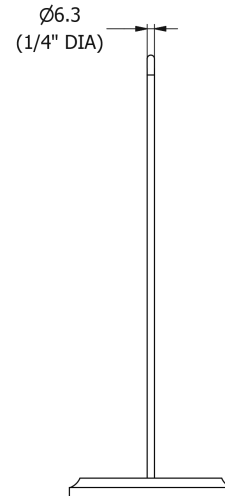

SAMUEL HEATH

Product Number: L232

Description: Spare paper holder

Finishes Available

Chrome Plate

Polished Nickel

Non Lacquered
Brass

Antique Gold

Satin Nickel
(US15)

Polished Brass

Antique Brass Matt

Antique Brass
Gloss

Amber Brass

Specification Drawing

UK Customer Service

Leopold Street
Birmingham
B12 0UJ
Tel: +44 121 766 4200
Email: info@samuel-heath.com