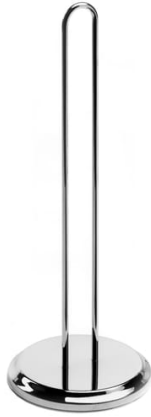

SAMUEL HEATH

Product Number: L232

Description: Spare paper holder

Finishes Available

Chrome Plate

Polished Nickel

Non Lacquered
Brass

Antique Gold

Satin Nickel
(US15)

Polished Brass

Antique Brass Matt

Antique Brass
Gloss

Amber Brass

Specification Drawing

UK Customer Service

Leopold Street
Birmingham
B12 0UJ
Tel: +44 121 766 4200
Email: info@samuel-heath.com