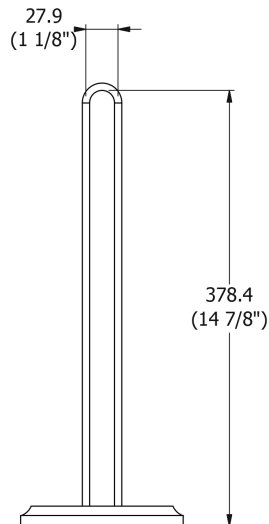

Specification Drawing

UK Customer Service

Leopold Street
Birmingham
B12 0UJ
Tel: +44 121 766 4200
Email: info@samuel-heath.com

US Customer Service

Federal I.D. No. 58-1504682
Email: usa@samuel-heath.com

Specification Enquiries

Design Centre Chelsea Harbour
1st Floor, North Dome, London
SW10 0XE
Tel: 020 7352 0249
Email: showroom@samuel-heath.com

1-07/10/2024