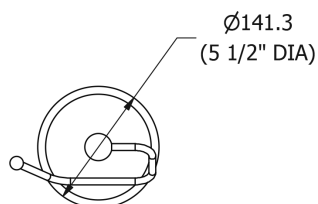

SAMUEL HEATH

Product Number: L228

Description: Paper holder

Finishes Available

Chrome Plate

Polished Nickel

Non Lacquered
Brass

Antique Gold

Satin Nickel
(US15)

Polished Brass

Specification Drawing

UK Customer Service

Leopold Street
Birmingham
B12 0UJ
Tel: +44 121 766 4200
Email: info@samuel-heath.com

US Customer Service

Federal I.D. No. 58-1504682
Email: usa@samuel-heath.com