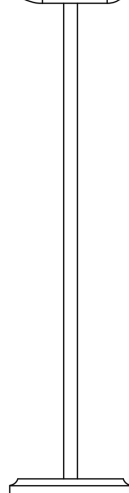

SAMUEL HEATH

Product Number: L228

Description: Paper holder

Finishes Available

Chrome Plate

Polished Nickel

Non Lacquered
Brass

Antique Gold

Satin Nickel
(US15)

Polished Brass

Specification Drawing

UK Customer Service

Leopold Street
Birmingham
B12 0UJ
Tel: +44 121 766 4200
Email: info@samuel-heath.com

US Customer Service

Federal I.D. No. 58-1504682
Email: usa@samuel-heath.com