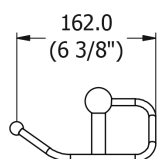

SAMUEL HEATH

Product Number: L228

Description: Paper holder

Finishes Available

Chrome Plate

Polished Nickel

Non Lacquered
Brass

Antique Gold

Satin Nickel
(US15)

Polished Brass

Specification Drawing

UK Customer Service

Leopold Street
Birmingham
B12 0UJ
Tel: +44 121 766 4200
Email: info@samuel-heath.com

US Customer Service

Federal I.D. No. 58-1504682
Email: usa@samuel-heath.com