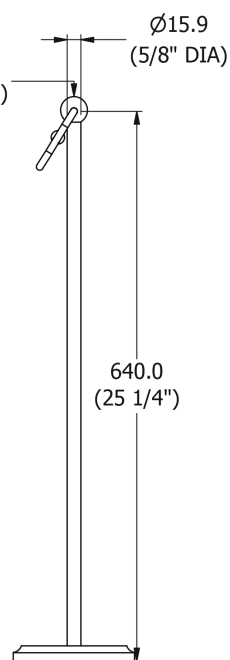

SAMUEL HEATH

Product Number: L228

Description: Paper holder

Finishes Available

Chrome Plate

Polished Nickel

Non Lacquered
Brass

Antique Gold

Satin Nickel
(US15)

Polished Brass

Specification Drawing

UK Customer Service

Leopold Street
Birmingham
B12 0UJ
Tel: +44 121 766 4200
Email: info@samuel-heath.com

US Customer Service

Federal I.D. No. 58-1504682
Email: usa@samuel-heath.com