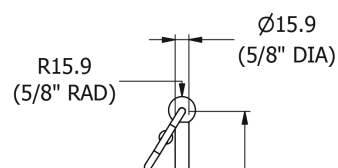

SAMUEL HEATH

Product Number: L228

Description: Paper holder

Finishes Available

Chrome Plate

Polished Nickel

Non Lacquered
Brass

Antique Gold

Satin Nickel
(US15)

Polished Brass

Specification Drawing

UK Customer Service

Leopold Street
Birmingham
B12 0UJ
Tel: +44 121 766 4200
Email: info@samuel-heath.com

US Customer Service

Federal I.D. No. 58-1504682
Email: usa@samuel-heath.com