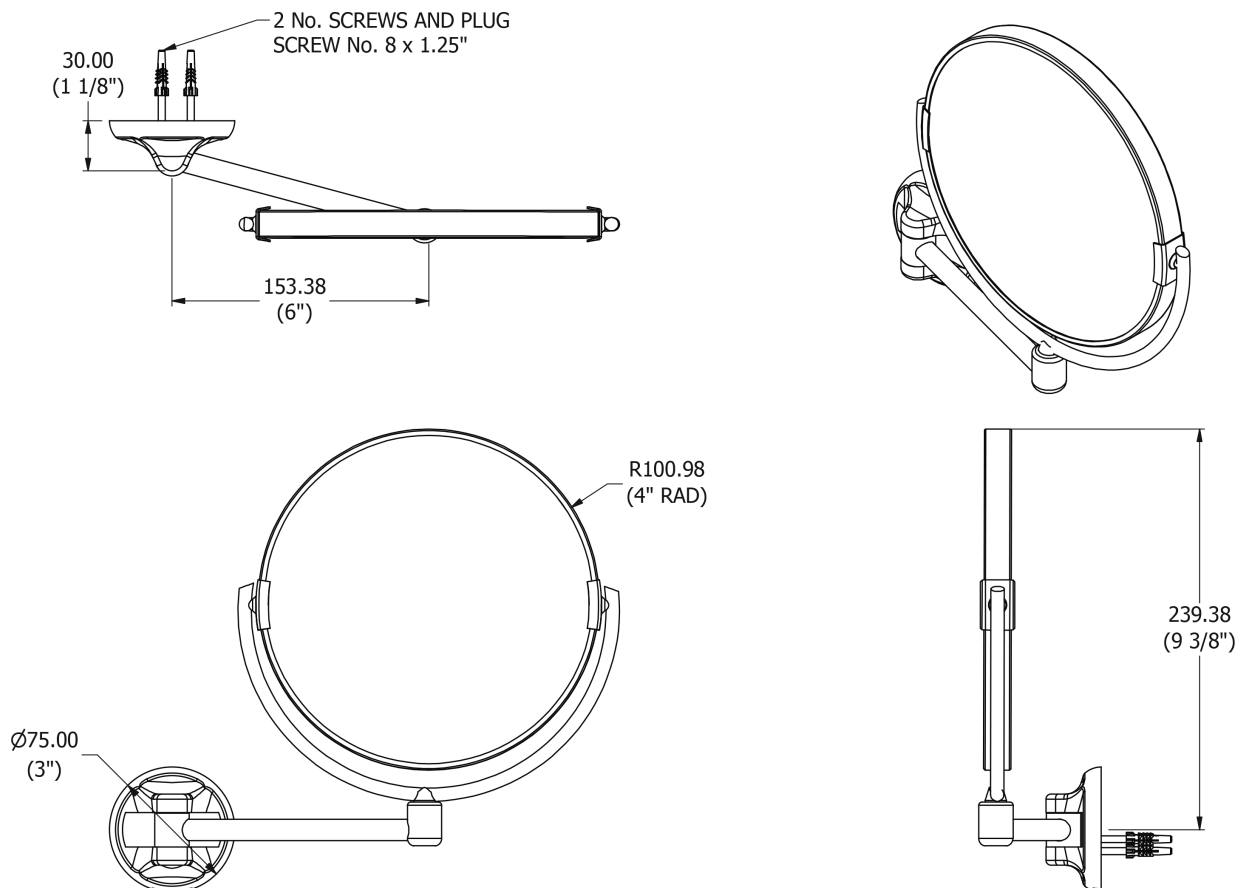

# SAMUEL HEATH

**Product Number:** L119

**Description:** Plain / magnifying (x3) pivotal mirror

## Specification Drawing