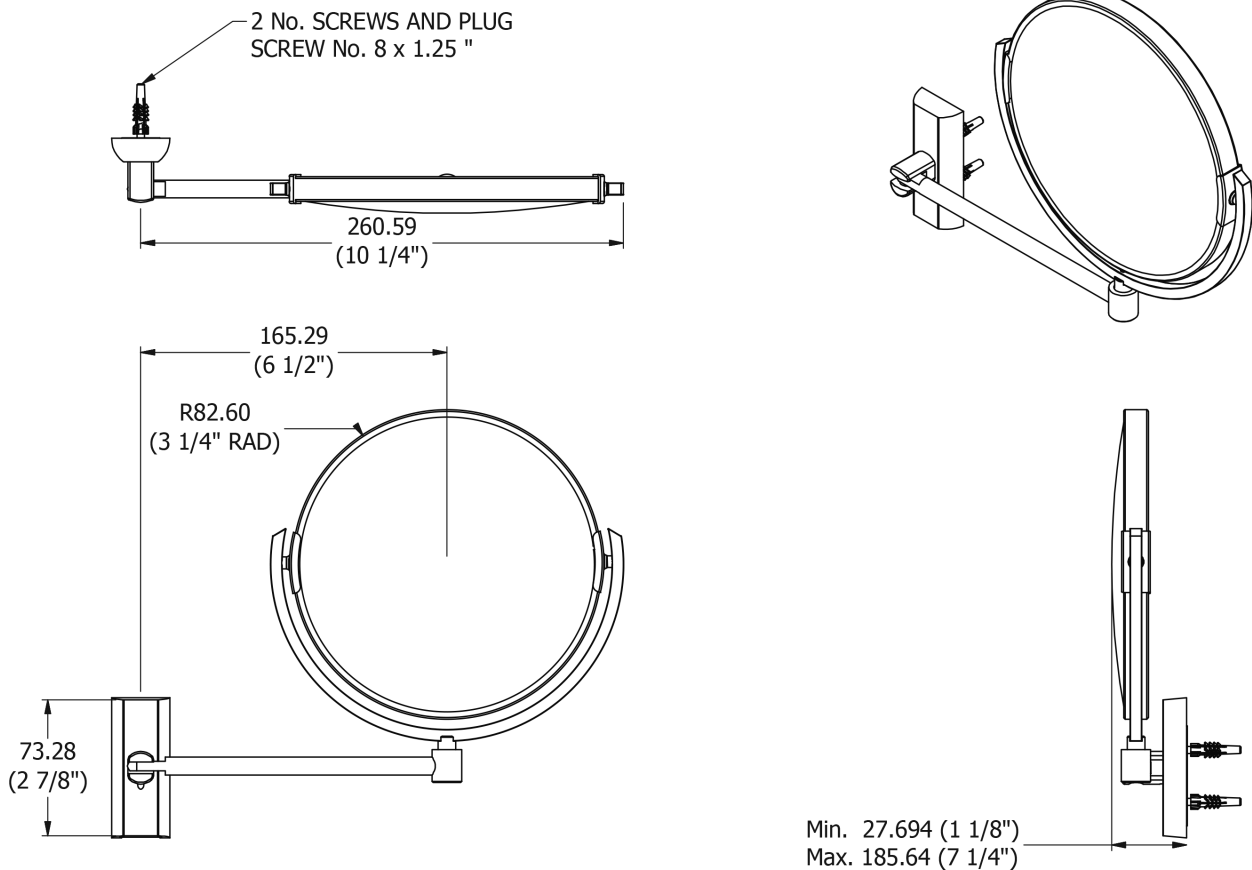

SAMUEL HEATH

Product Number: L118

Description: Plain / magnifying (x5) pivotal mirror

Finishes Available

Chrome Plate

Satin Nickel
(US15)

Specification Drawing

UK Customer Service