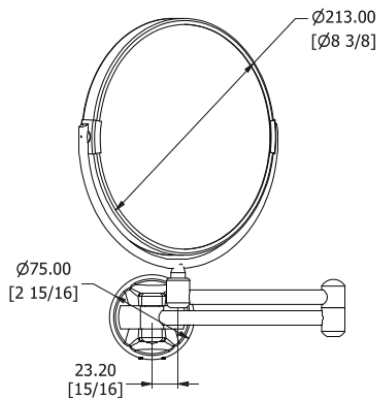

Specification Drawing

UK Customer Service

Leopold Street
Birmingham
B12 0UJ
Tel: +44 121 766 4200
Email: info@samuel-heath.com

US Customer Service

Federal I.D. No. 58-1504682
Email: usa@samuel-heath.com

Specification Enquiries

Design Centre Chelsea Harbour
1st Floor, North Dome, London
SW10 0XE
Tel: 020 7352 0249
Email: showroom@samuel-heath.com

1-30/04/2024