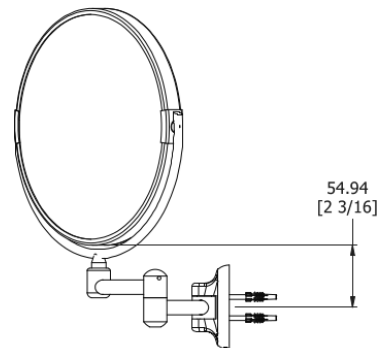

Specification Drawing

UK Customer Service

Leopold Street
Birmingham
B12 0UJ
Tel: +44 121 766 4200
Email: info@samuel-heath.com

US Customer Service

Federal I.D. No. 58-1504682
Email: usa@samuel-heath.com

Specification Enquiries

Design Centre Chelsea Harbour
1st Floor, North Dome, London
SW10 0XE
Tel: 020 7352 0249
Email: showroom@samuel-heath.com

1-30/04/2024