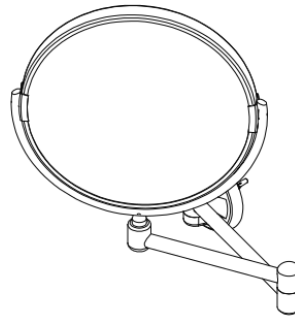

Specification Drawing

UK Customer Service

Leopold Street
Birmingham
B12 0UJ
Tel: +44 121 766 4200
Email: info@samuel-heath.com

US Customer Service

Federal I.D. No. 58-1504682
Email: usa@samuel-heath.com

Specification Enquiries

Design Centre Chelsea Harbour
1st Floor, North Dome, London
SW10 0XE
Tel: 020 7352 0249
Email: showroom@samuel-heath.com

1-30/04/2024