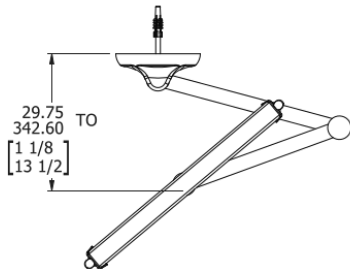

Specification Drawing

UK Customer Service

Leopold Street
Birmingham
B12 0UJ
Tel: +44 121 766 4200
Email: info@samuel-heath.com

US Customer Service

Federal I.D. No. 58-1504682
Email: usa@samuel-heath.com

Specification Enquiries

Design Centre Chelsea Harbour
1st Floor, North Dome, London
SW10 0XE
Tel: 020 7352 0249
Email: showroom@samuel-heath.com

1-30/04/2024