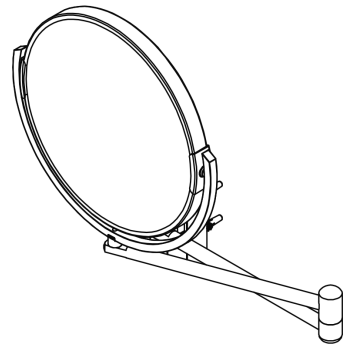

# SAMUEL HEATH

**Product Number:** L114

**Description:** Plain / magnifying (x5) pivotal mirror

## Finishes Available

Chrome Plate

Polished Nickel

Satin Nickel  
(US15)

## Specification Drawing