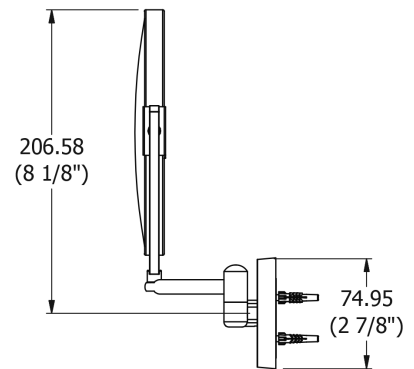

# SAMUEL HEATH

**Product Number:** L114

**Description:** Plain / magnifying (x5) pivotal mirror

## Specification Drawing