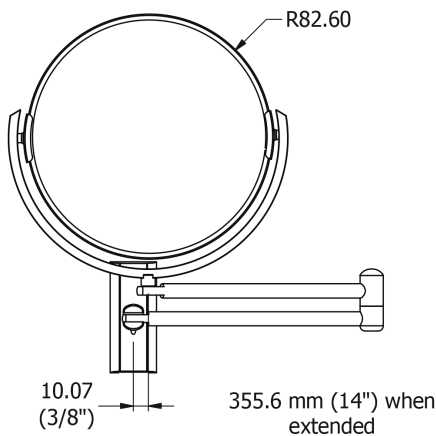

# SAMUEL HEATH

**Product Number:** L114

**Description:** Plain / magnifying (x5) pivotal mirror

## Specification Drawing