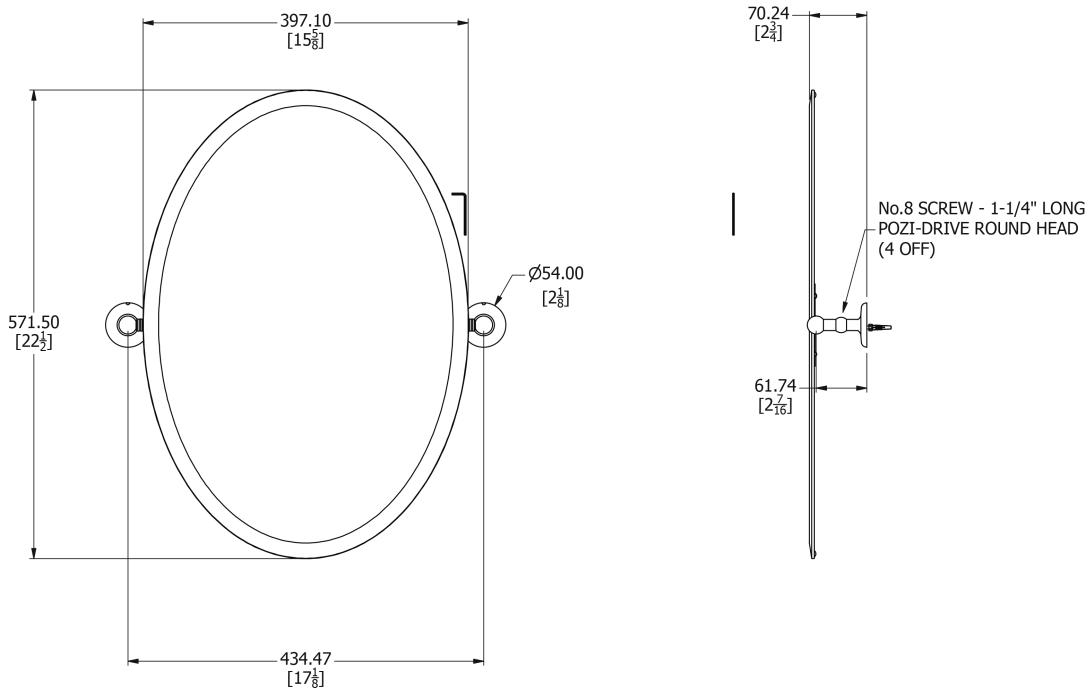

SAMUEL HEATH

Product Number: L1146

Description: Tilting mirror, 22 1/2" H x 15 5/8" W

Finishes Available

Chrome Plate

Polished Nickel

Non Lacquered
Brass

Antique Gold

Amber Brass

Specification Drawing

UK Customer Service

Leopold Street
Birmingham
B12 0UJ
Tel: +44 121 766 4200
Email: info@samuel-heath.com

US Customer Service

Federal I.D. No. 58-1504682
Email: usa@samuel-heath.com