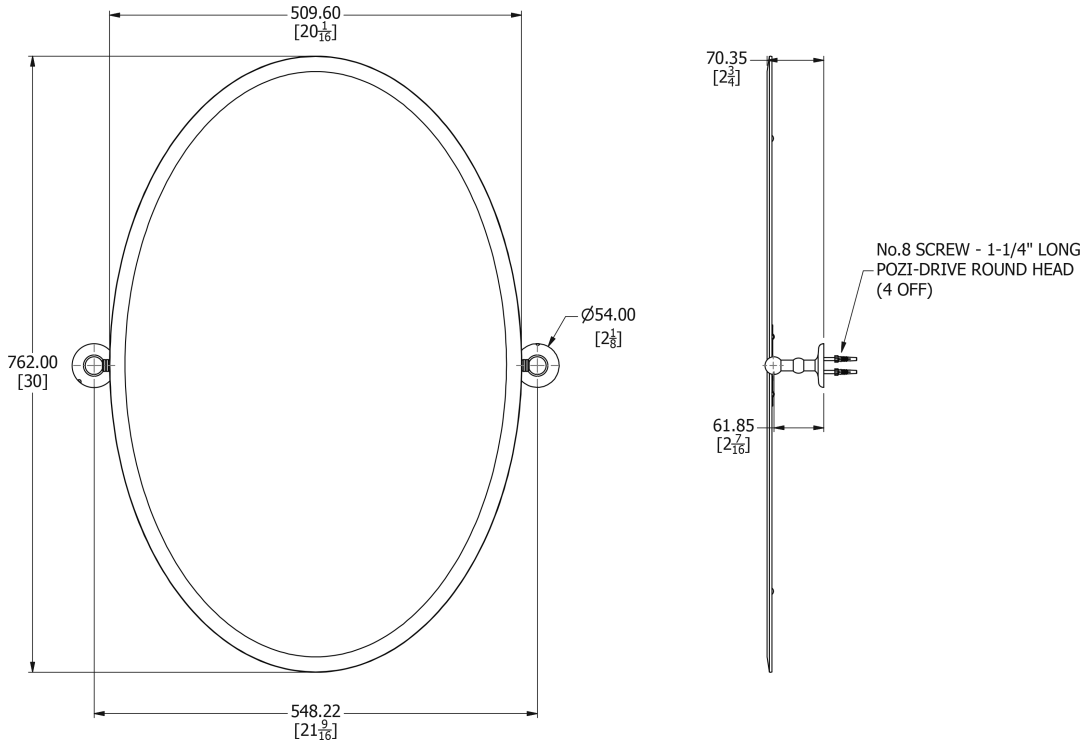

Specification Drawing

UK Customer Service
Leopold Street
Birmingham
B12 0UJ
Tel: +44 121 766 4200
Email: info@samuel-heath.com

US Customer Service
Federal I.D. No. 58-1504682
Email: usa@samuel-heath.com

Specification Enquiries
Design Centre Chelsea Harbour
1st Floor, North Dome, London
SW10 0XE
Tel: 020 7352 0249
Email: showroom@samuel-heath.com