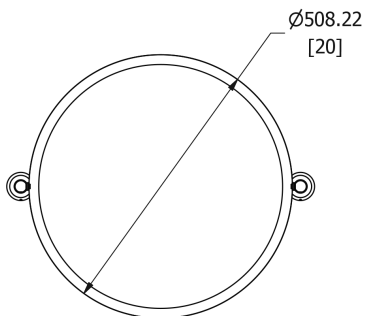

# SAMUEL HEATH

**Product Number:** L1145

**Description:** Tilting mirror, 20" Ø

## Specification Drawing