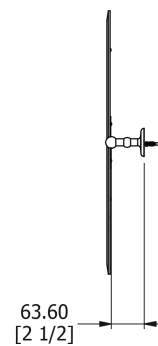

# SAMUEL HEATH

**Product Number:** L1145

**Description:** Tilting mirror, 20" Ø

## Specification Drawing