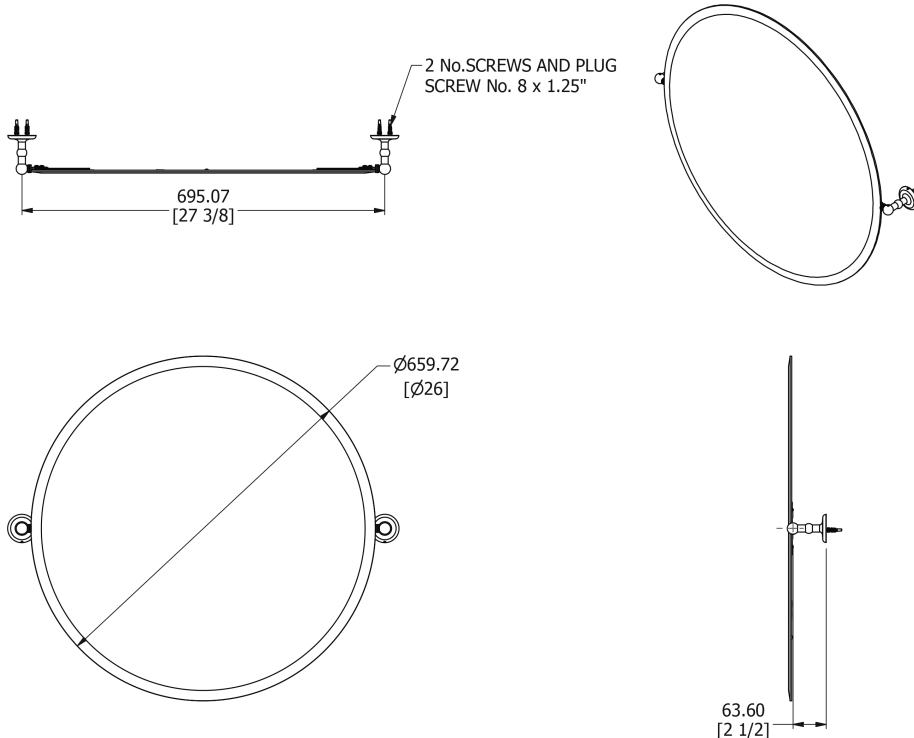

Specification Drawing

UK Customer Service

Leopold Street
Birmingham
B12 0UJ
Tel: +44 121 766 4200
Email: info@samuel-heath.com

US Customer Service

Federal I.D. No. 58-1504682
Email: usa@samuel-heath.com

Specification Enquiries

Design Centre Chelsea Harbour
1st Floor, North Dome, London
SW10 0XE
Tel: 020 7352 0249
Email: showroom@samuel-heath.com

1-30/04/2024