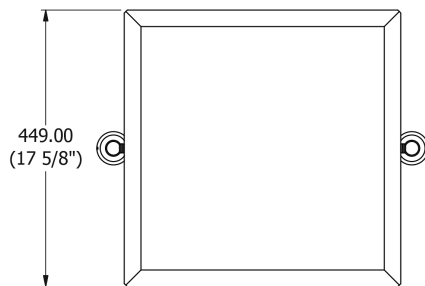

Specification Drawing

UK Customer Service

Leopold Street
Birmingham
B12 0UJ
Tel: +44 121 766 4200
Email: info@samuel-heath.com

US Customer Service

Federal I.D. No. 58-1504682
Email: usa@samuel-heath.com

Specification Enquiries

Design Centre Chelsea Harbour
1st Floor, North Dome, London
SW10 0XE
Tel: 020 7352 0249
Email: showroom@samuel-heath.com

1-30/04/2024