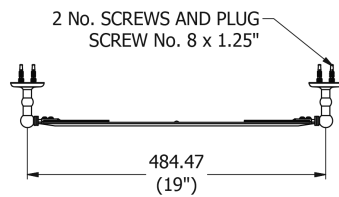

Specification Drawing

UK Customer Service

Leopold Street
Birmingham
B12 0UJ
Tel: +44 121 766 4200
Email: info@samuel-heath.com

US Customer Service

Federal I.D. No. 58-1504682
Email: usa@samuel-heath.com

Specification Enquiries

Design Centre Chelsea Harbour
1st Floor, North Dome, London
SW10 0XE
Tel: 020 7352 0249
Email: showroom@samuel-heath.com

1-30/04/2024