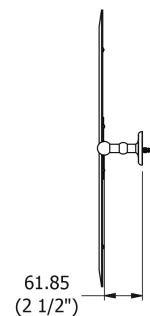

Specification Drawing

UK Customer Service

Leopold Street
Birmingham
B12 0UJ
Tel: +44 121 766 4200
Email: info@samuel-heath.com

US Customer Service

Federal I.D. No. 58-1504682
Email: usa@samuel-heath.com

Specification Enquiries

Design Centre Chelsea Harbour
1st Floor, North Dome, London
SW10 0XE
Tel: 020 7352 0249
Email: showroom@samuel-heath.com

1-30/04/2024