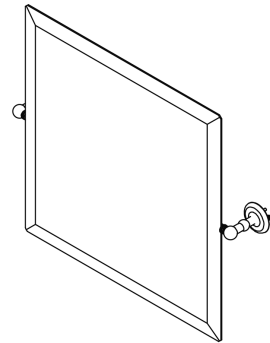

Specification Drawing

UK Customer Service

Leopold Street
Birmingham
B12 0UJ
Tel: +44 121 766 4200
Email: info@samuel-heath.com

US Customer Service

Federal I.D. No. 58-1504682
Email: usa@samuel-heath.com

Specification Enquiries

Design Centre Chelsea Harbour
1st Floor, North Dome, London
SW10 0XE
Tel: 020 7352 0249
Email: showroom@samuel-heath.com

1-30/04/2024