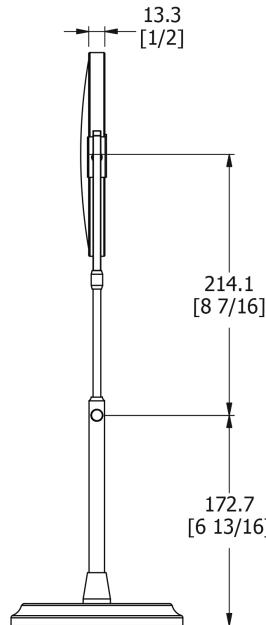

SAMUEL HEATH

Product Number: L107

Description: Plain / magnifying (x5) mirror with adjustable height

Finishes Available

Chrome Plate

Polished Nickel

Antique Gold

Satin Nickel
(US15)

Polished Brass

Specification Drawing

Ø141.1
[5 9/16]

190.6
[7 1/2]

Ø159.00
[6 1/4]

13.3
[1/2]

214.1
[8 7/16]

172.7
[6 13/16]