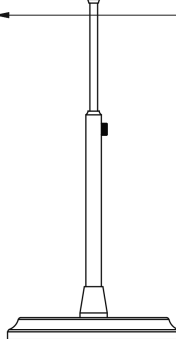

SAMUEL HEATH

Product Number: L107

Description: Plain / magnifying (x5) mirror with adjustable height

Finishes Available

Chrome Plate

Polished Nickel

Antique Gold

Satin Nickel
(US15)

Polished Brass

Specification Drawing

Ø141.1
[5 9/16]

190.6
[7 1/2]

Ø159.00
[6 1/4]

13.3
[1/2]

214.1
[8 7/16]

172.7
[6 13/16]