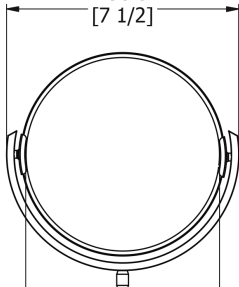

SAMUEL HEATH

Product Number: L107

Description: Plain / magnifying (x5) mirror with adjustable height

Finishes Available

Chrome Plate

Polished Nickel

Antique Gold

Satin Nickel
(US15)

Polished Brass

Specification Drawing

Ø141.1
[5 9/16]

190.6
[7 1/2]

Ø159.00
[6 1/4]

13.3
[1/2]

214.1
[8 7/16]

172.7
[6 13/16]