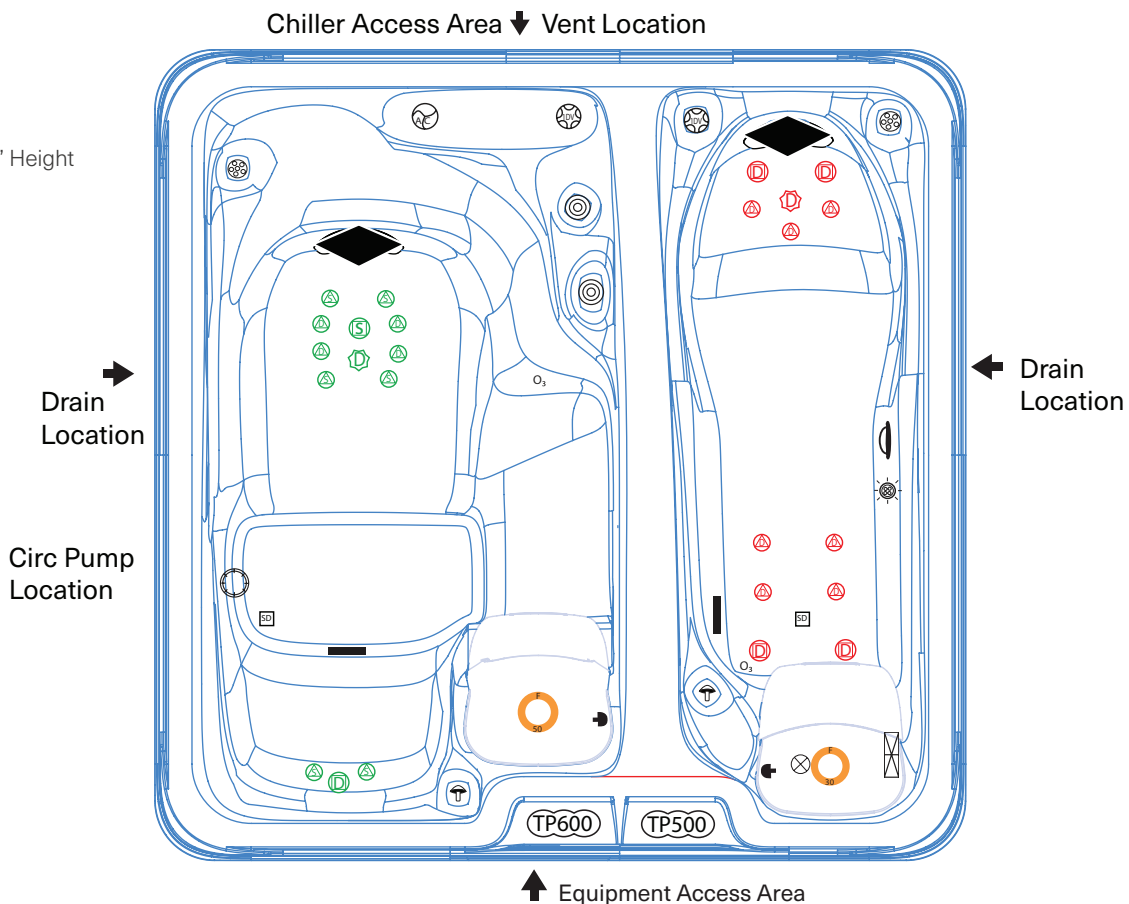

COTTONWOOD HOT TUB + COLD TUB

MODEL
CTN9191

DIMENSIONS
91" Length x 91" Width x 36" Height

GALLONS
205 (Hot) 70 (Cold) Minimum
220 (Hot) 85 (Cold) Maximum

WEIGHT
950 lbs.

SYMBOL LEGEND

- | | | | | | |
|--|--------------------|--|---|--|------------------|
| | 2" Directional Jet | | Bypass, 03 Wall Fitting | | Cup Holder |
| | 2" Spinner Jet | | Pop-up Waterfall | | TP500 Topside |
| | 3" Directional Jet | | 1" Water On/Off | | TP600 Topside |
| | 3" Spinner Jet | | Chiller Return | | Ozone Bullet Jet |
| | 4" Directional Jet | | Screw-in Filter 30(Cold)/50(Hot) sq.ft. | | 3" Main Light |
| | Suction Drain | | Tri-Curve Pillow | | 1" Air On/Off |
| | Bath Suction Drain | | Small Floor Drain | | 5" Main Light |
| | | | Perimeter Lights | | Air Lock Relief |