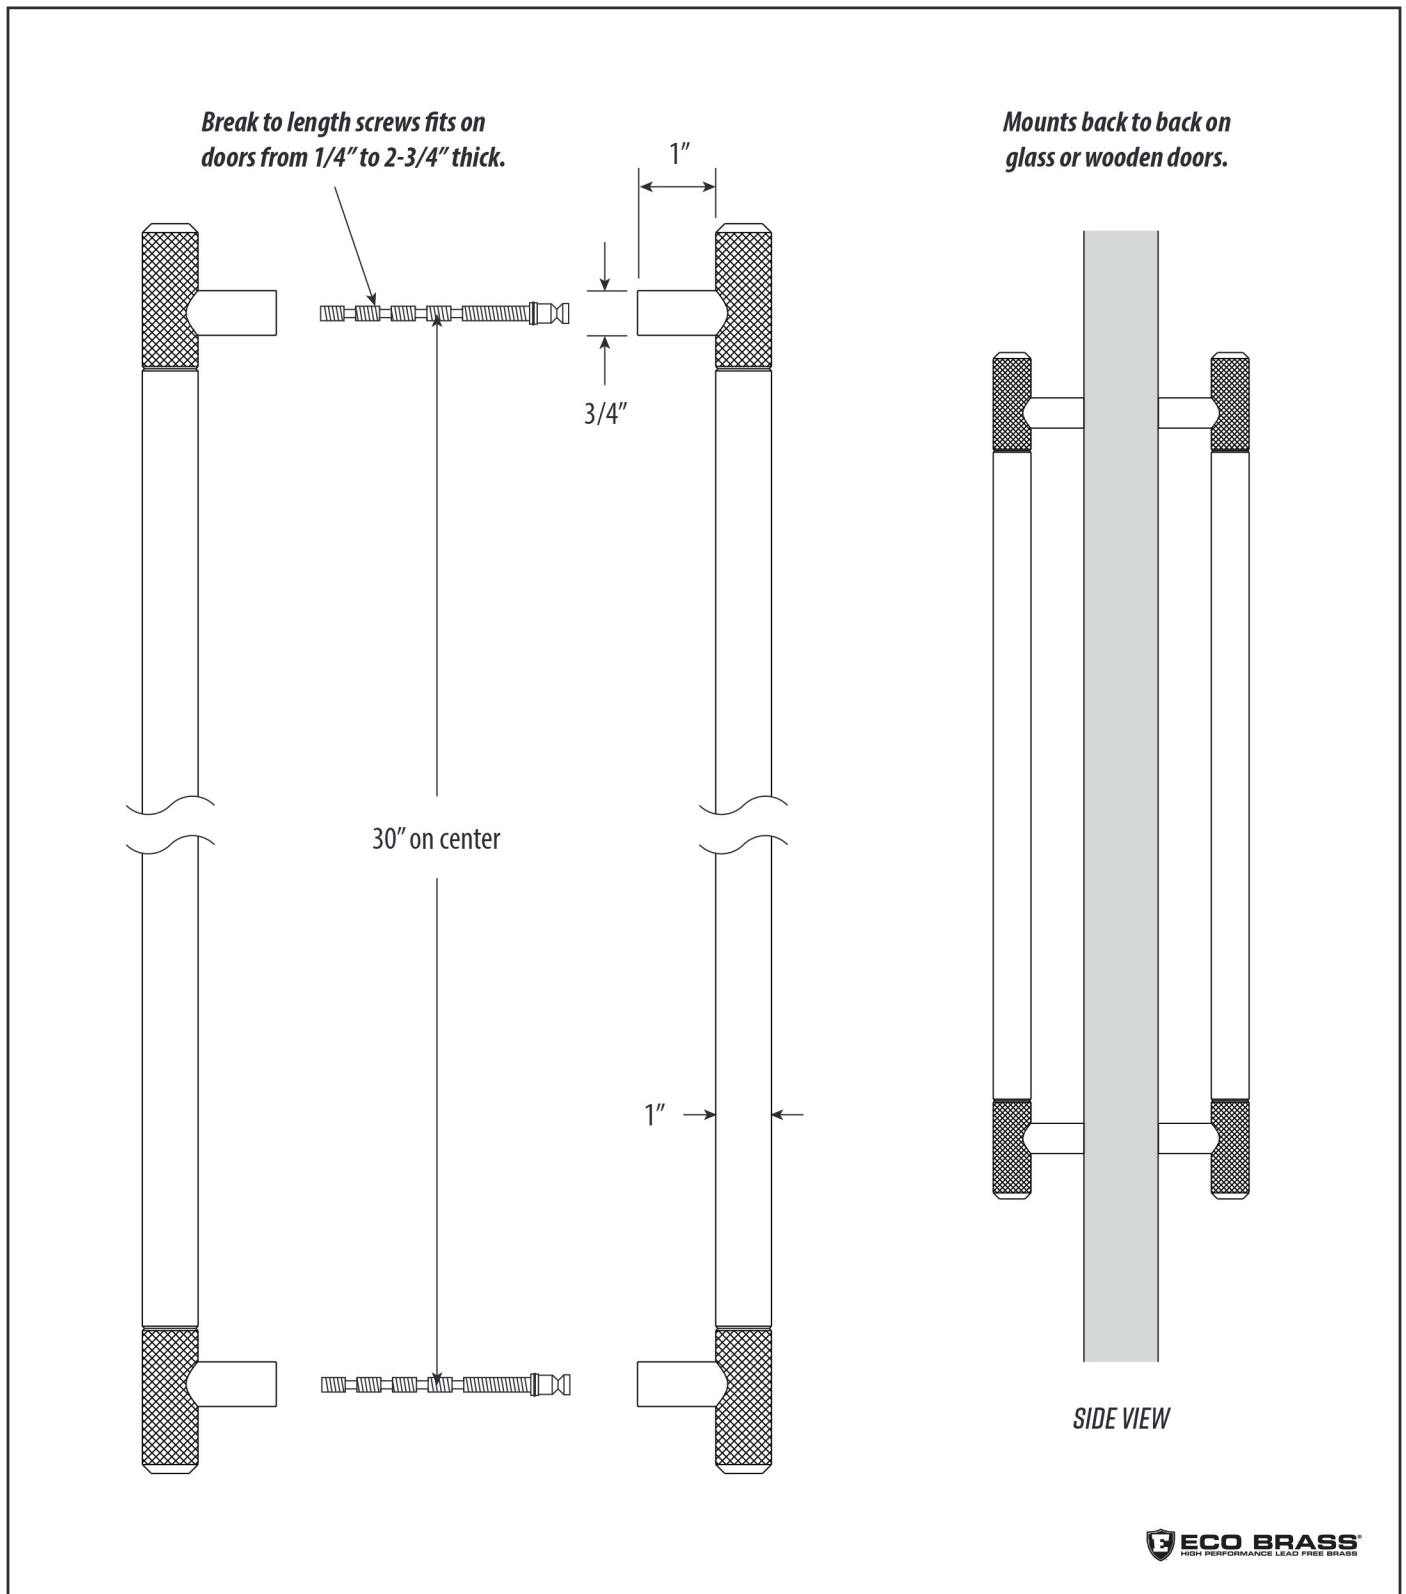

MODERN INDUSTRIAL 30" DOOR PULLS / 2 PULLS BACK TO BACK

HMP-3000B

DIMENSIONS MAY VARY AND ARE SUBJECT TO CHANGE. NO RESPONSIBILITY IS ASSUMED FOR USE OF SUPERCEDED OR VOIDED DATA