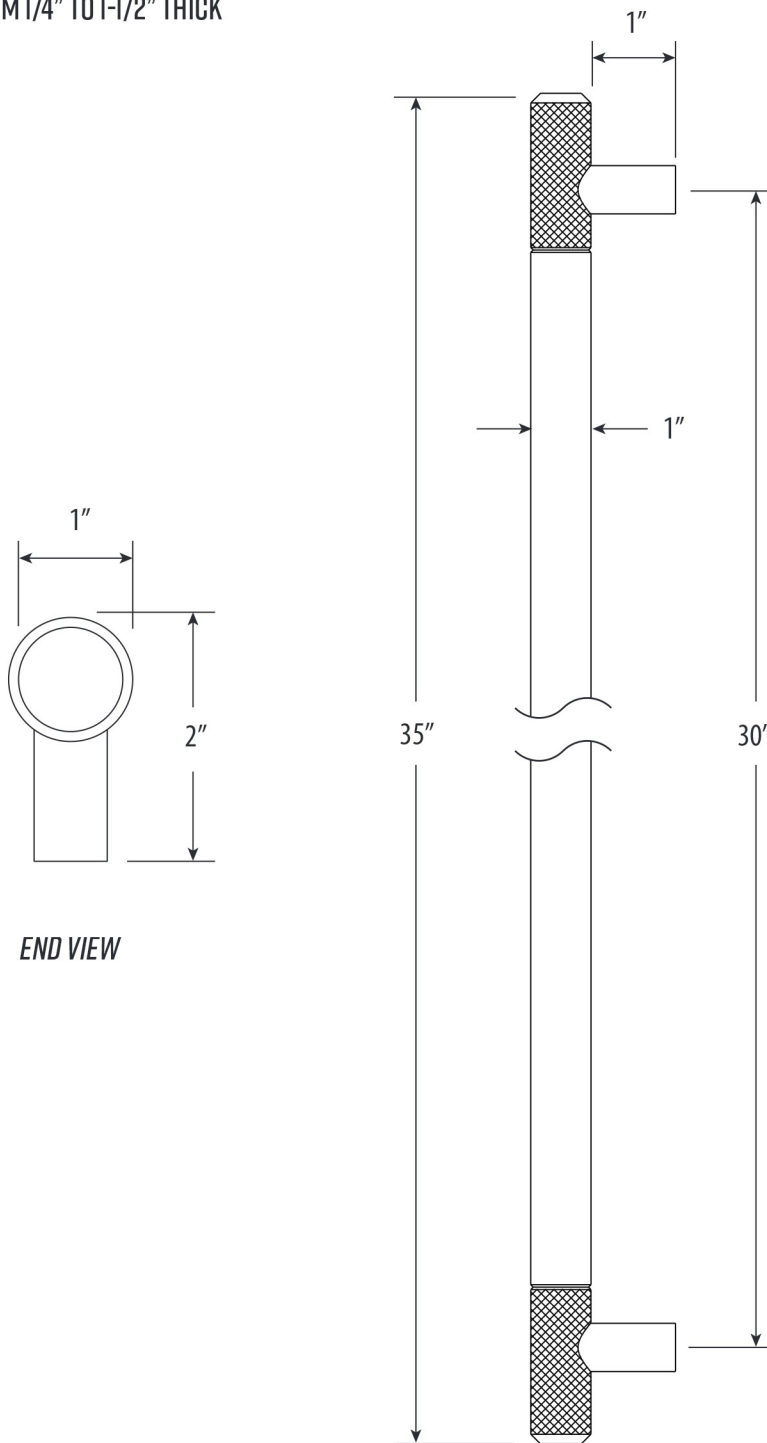

MODERN INDUSTRIAL 30" APPLIANCE / DOOR PULL

HMP-3000

• FITS MATERIALS FROM 1/4" TO 1-1/2" THICK

 **ECO BRASS**
HIGH PERFORMANCE LEAD FREE BRASS

DIMENSIONS MAY VARY AND ARE SUBJECT TO CHANGE. NO RESPONSIBILITY IS ASSUMED FOR USE OF SUPERCEDED OR VOIDED DATA