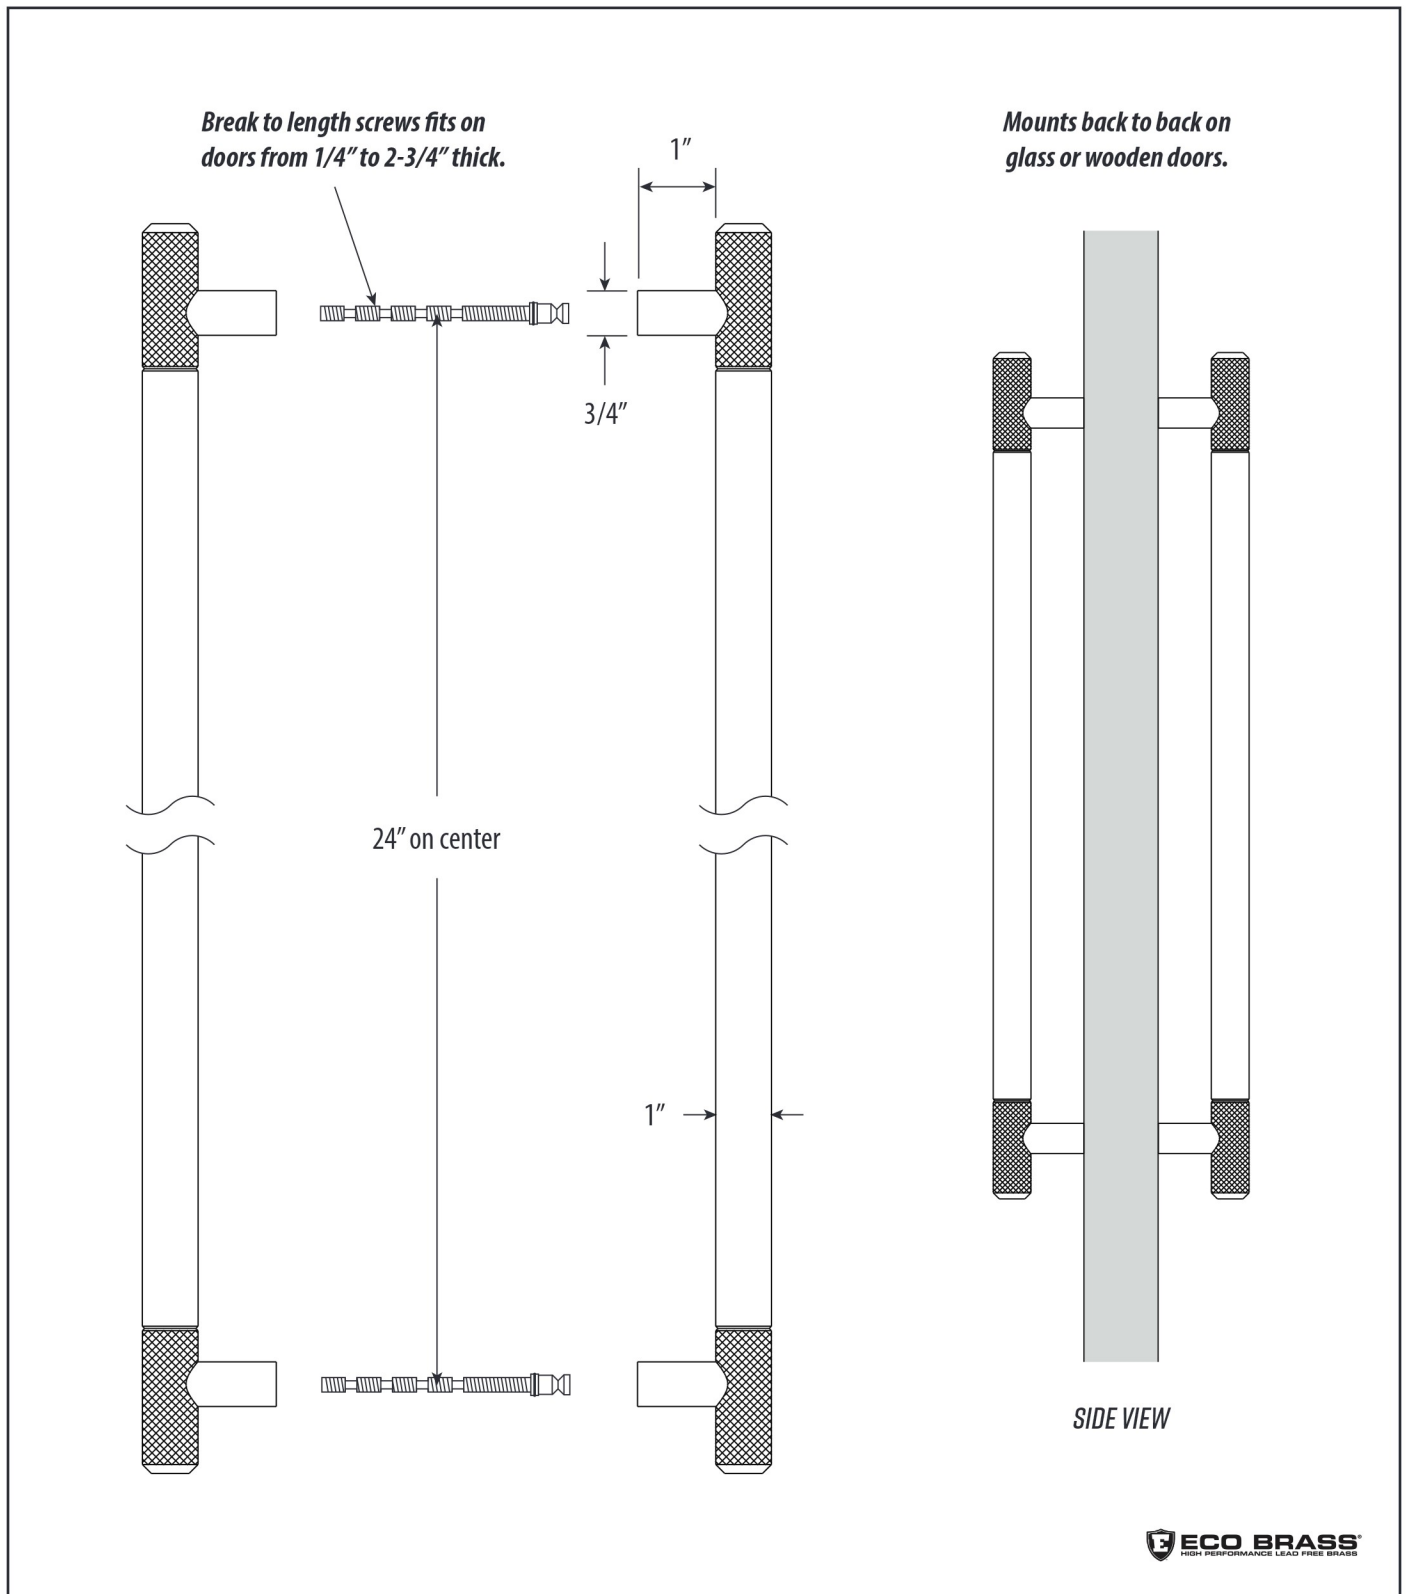

MODERN INDUSTRIAL 24" DOOR PULLS / 2 PULLS BACK TO BACK

HMP-2400B

DIMENSIONS MAY VARY AND ARE SUBJECT TO CHANGE. NO RESPONSIBILITY IS ASSUMED FOR USE OF SUPERCEDED OR VOIDED DATA