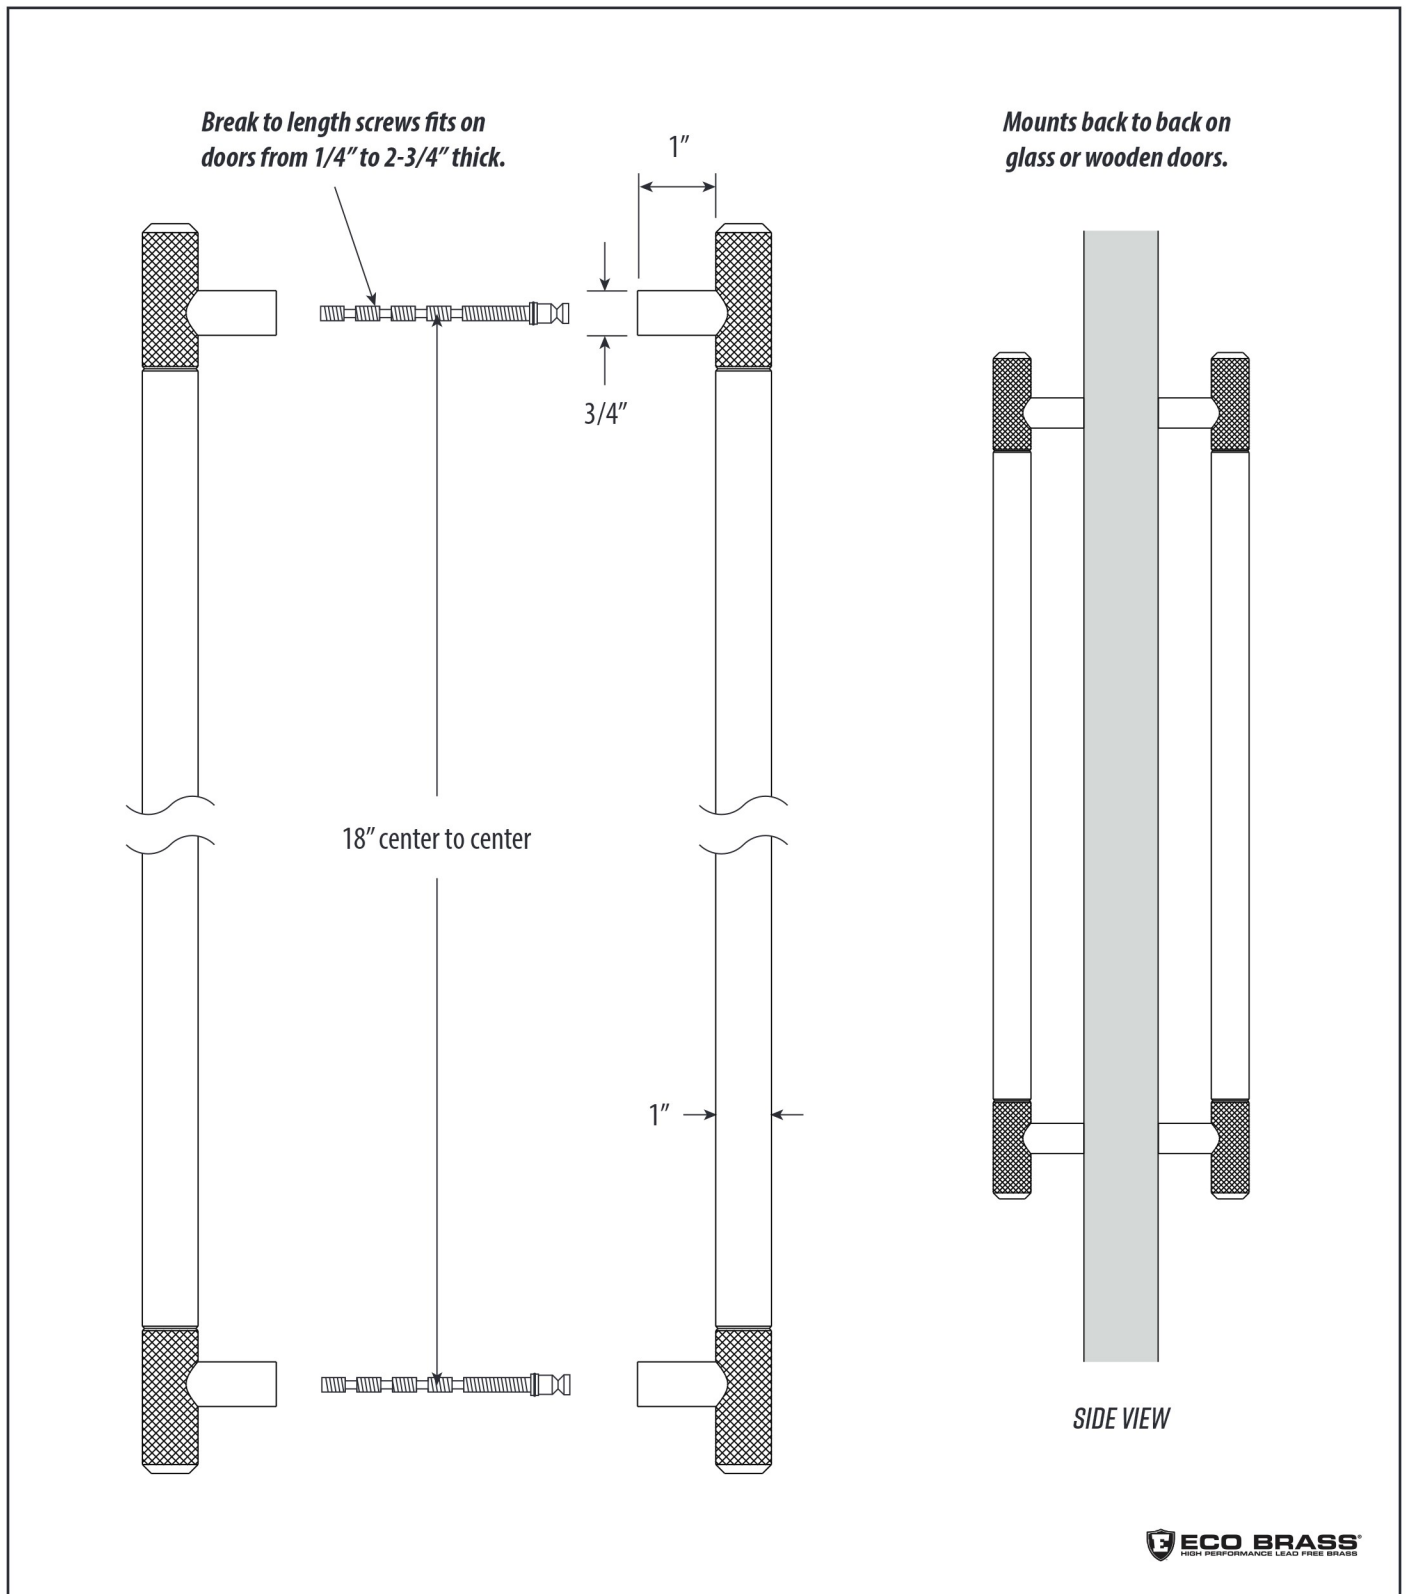

MODERN INDUSTRIAL 18" DOOR PULLS / 2 PULLS BACK TO BACK

HMP-1800B

DIMENSIONS MAY VARY AND ARE SUBJECT TO CHANGE. NO RESPONSIBILITY IS ASSUMED FOR USE OF SUPERCEDED OR VOIDED DATA