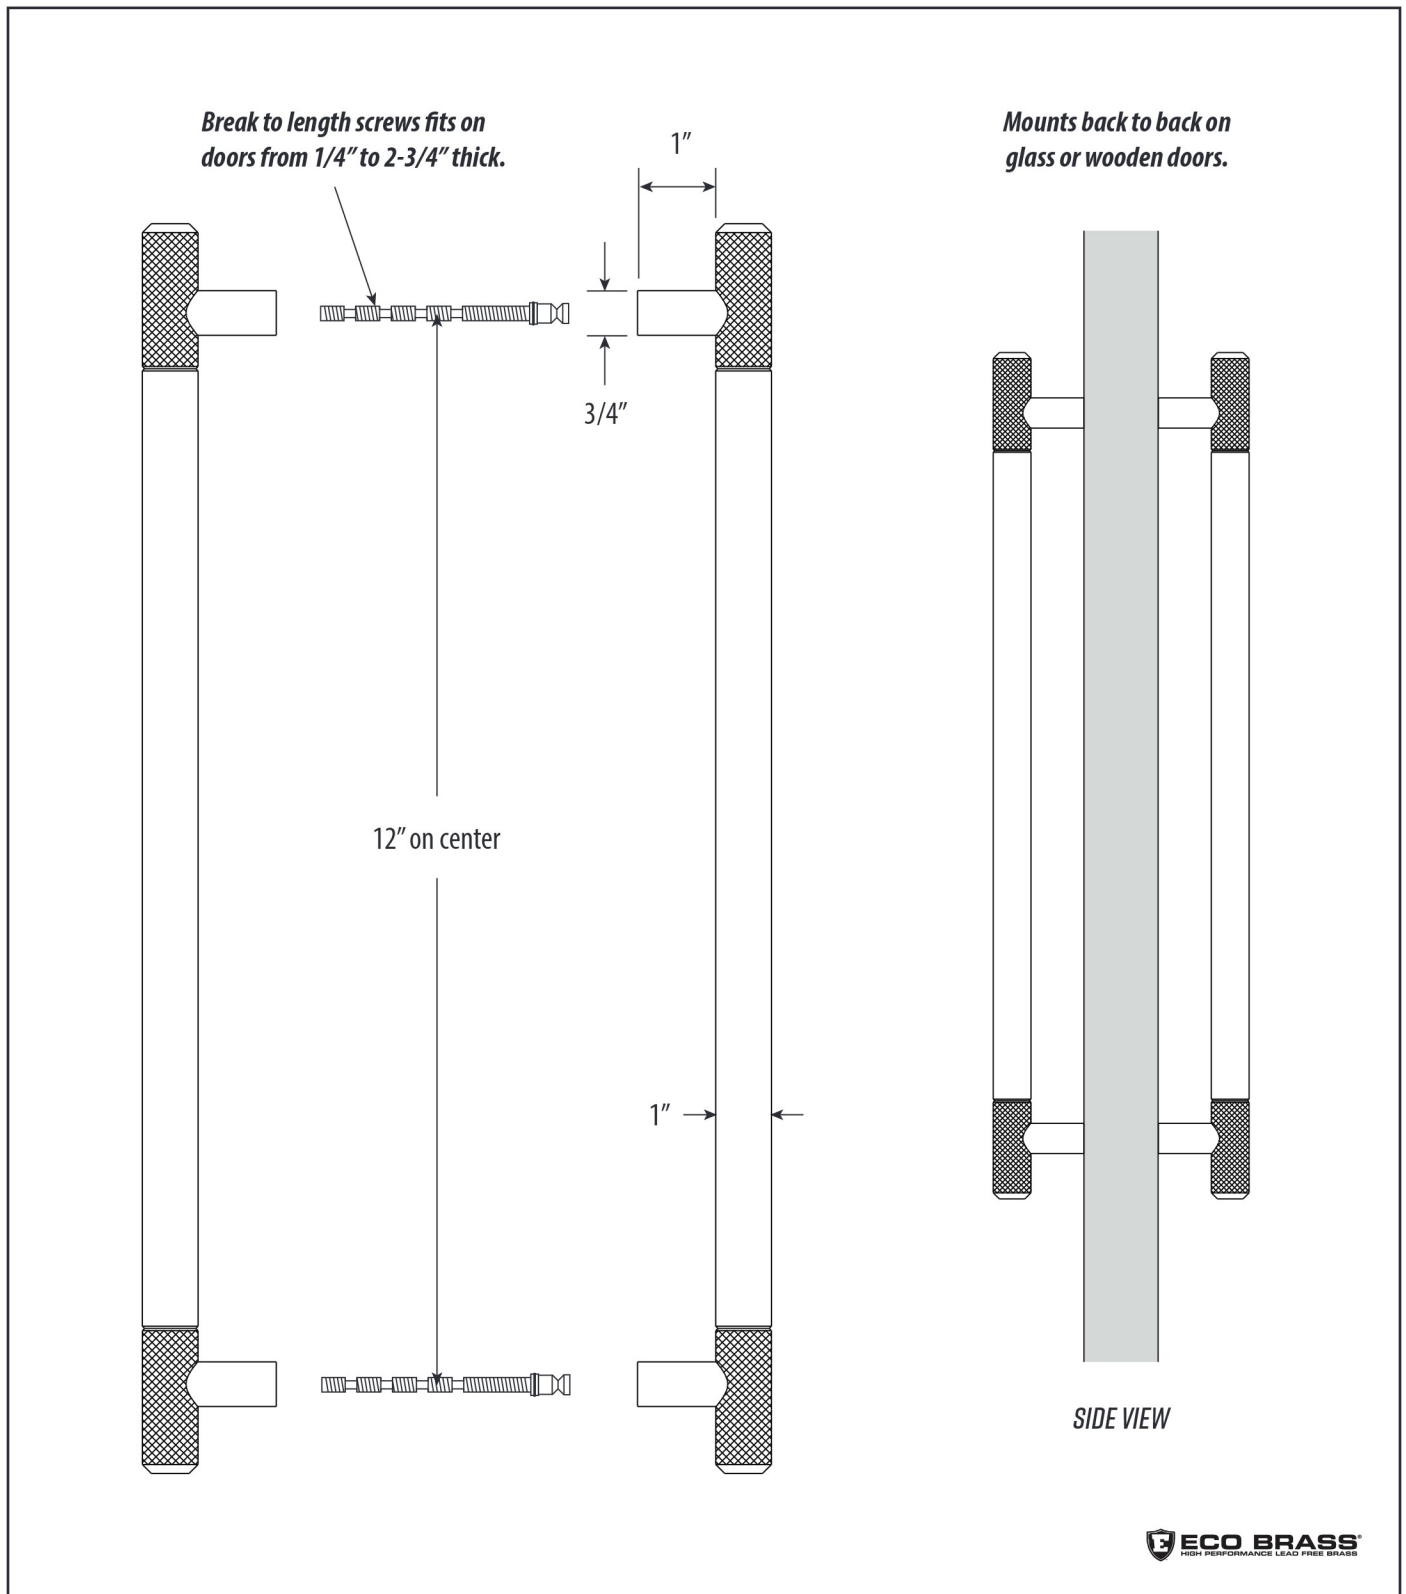

MODERN INDUSTRIAL 12" DOOR PULLS / 2 PULLS BACK TO BACK

HMP-1201B

DIMENSIONS MAY VARY AND ARE SUBJECT TO CHANGE. NO RESPONSIBILITY IS ASSUMED FOR USE OF SUPERCEDED OR VOIDED DATA