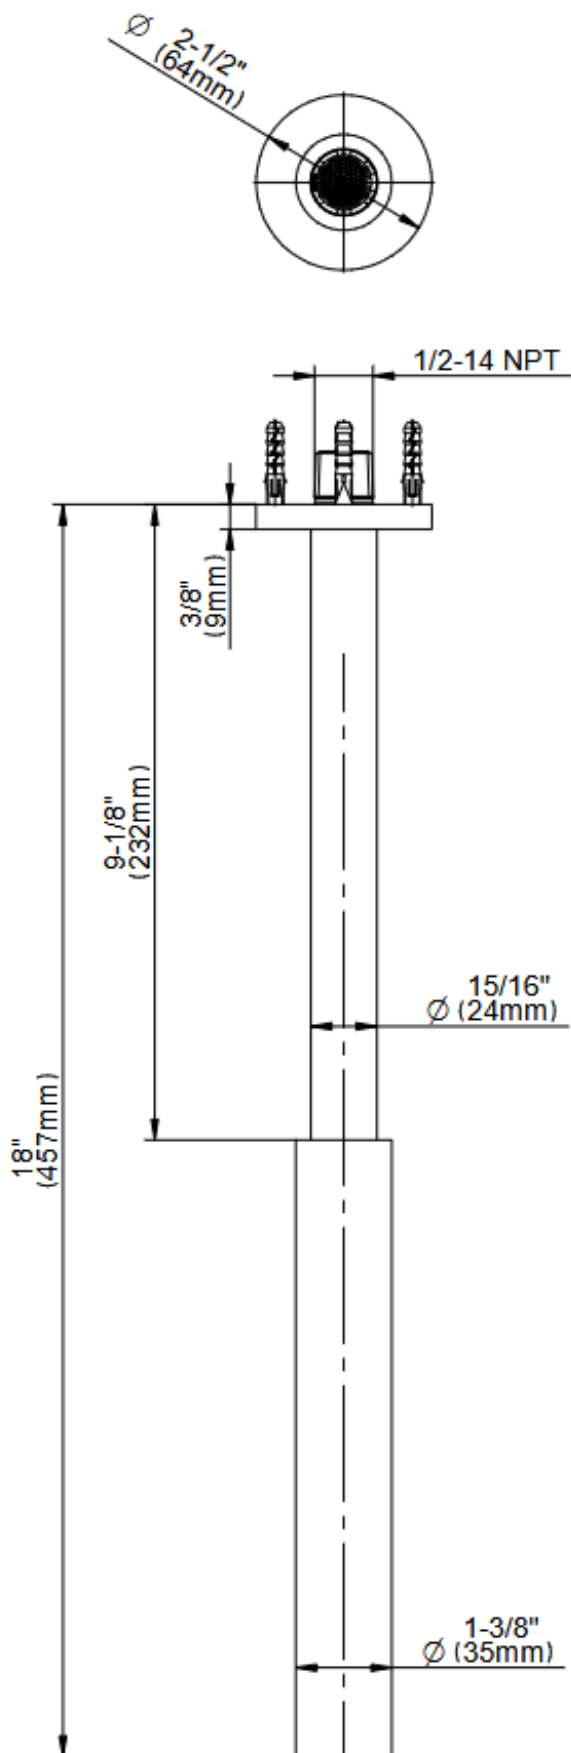

RIVA Collection

**G-18218SCFP**

RIVA Chandelier Contemporary Laminar Showerhead

17-15/16"

**GRAFF®**

**Available Finishes**

RIVA Collection  
**G-18218SCFP**  
RIVA Chandelier Contemporary Laminar Showerhead  
17-15/16"