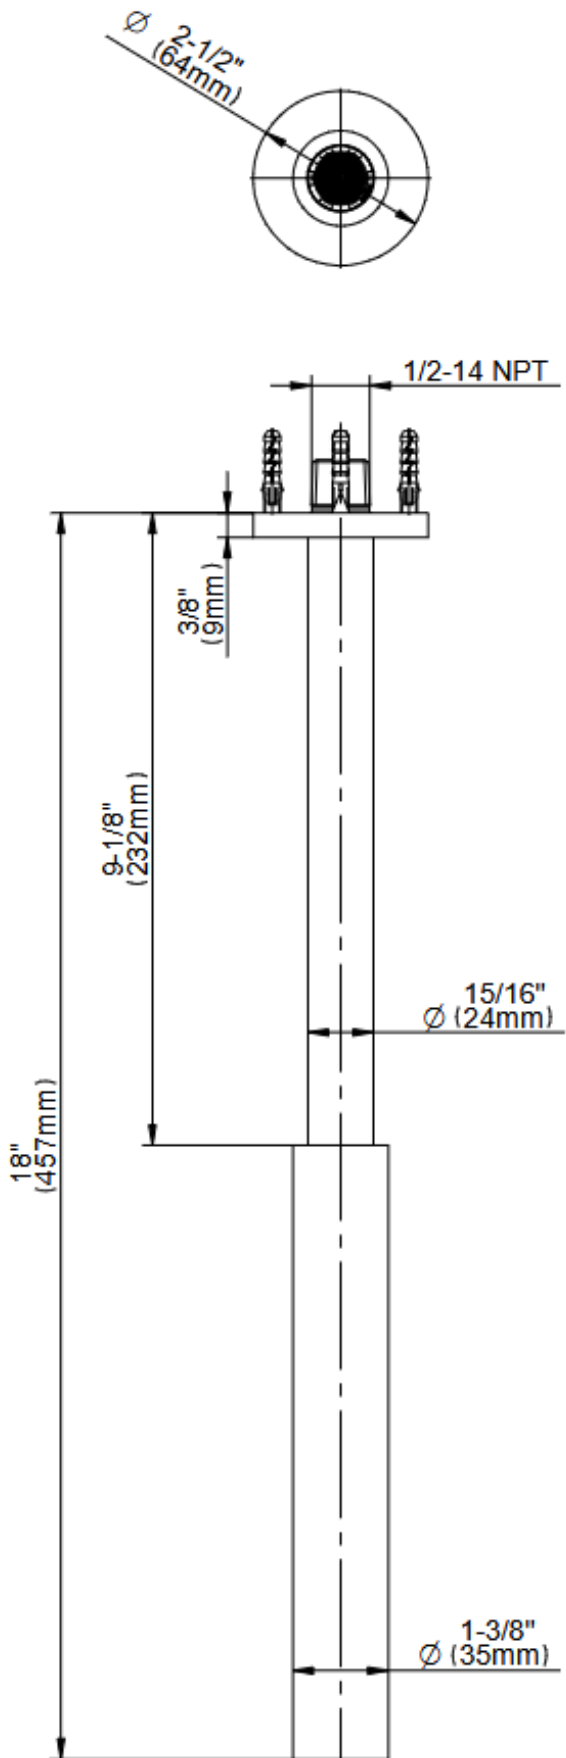

Available Finishes

RIVA Collection
G-18218SCEP
RIVA Chandelier Contemporary Spray Showerhead
17-15/16"

GRAFF[®]