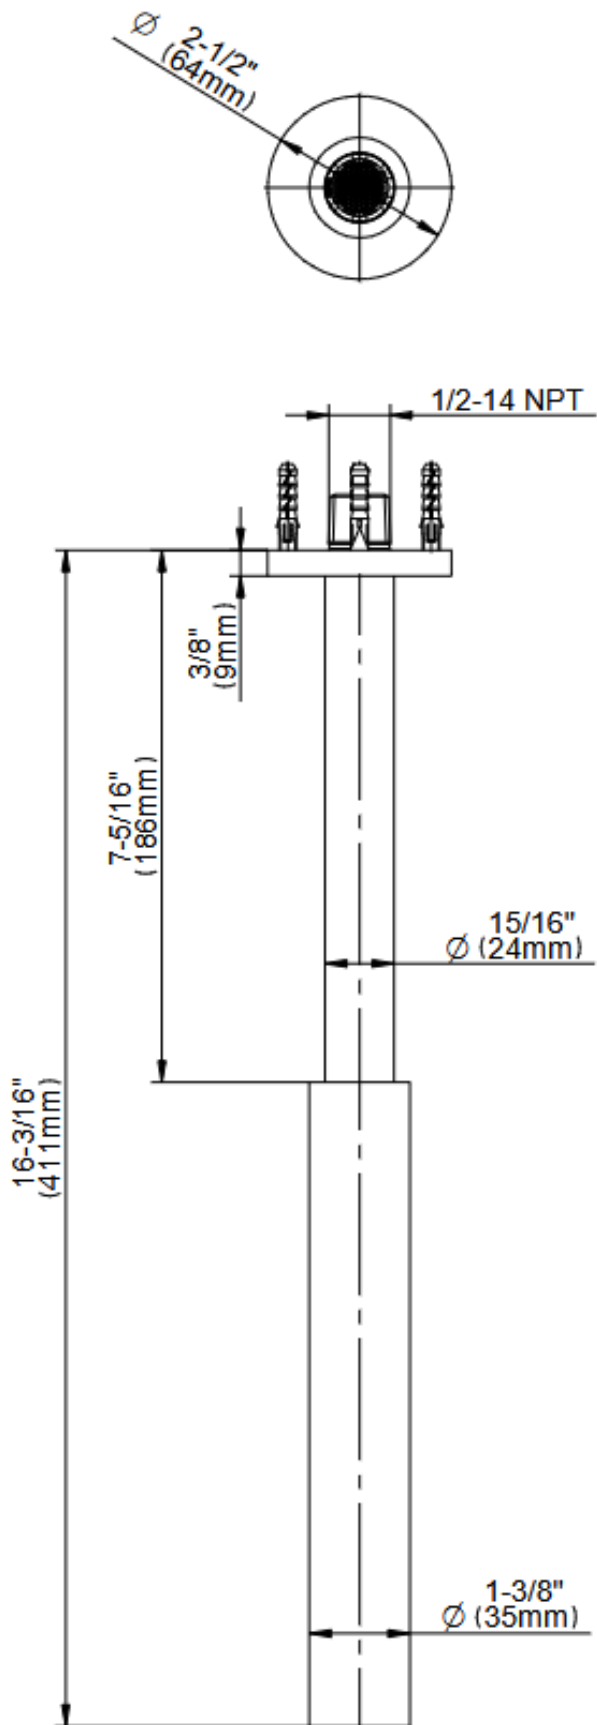

Available Finishes

RIVA Collection

G-18216SCFP

RIVA Chandelier Contemporary Laminar Showerhead 16-
1/8"

GRAFF[®]