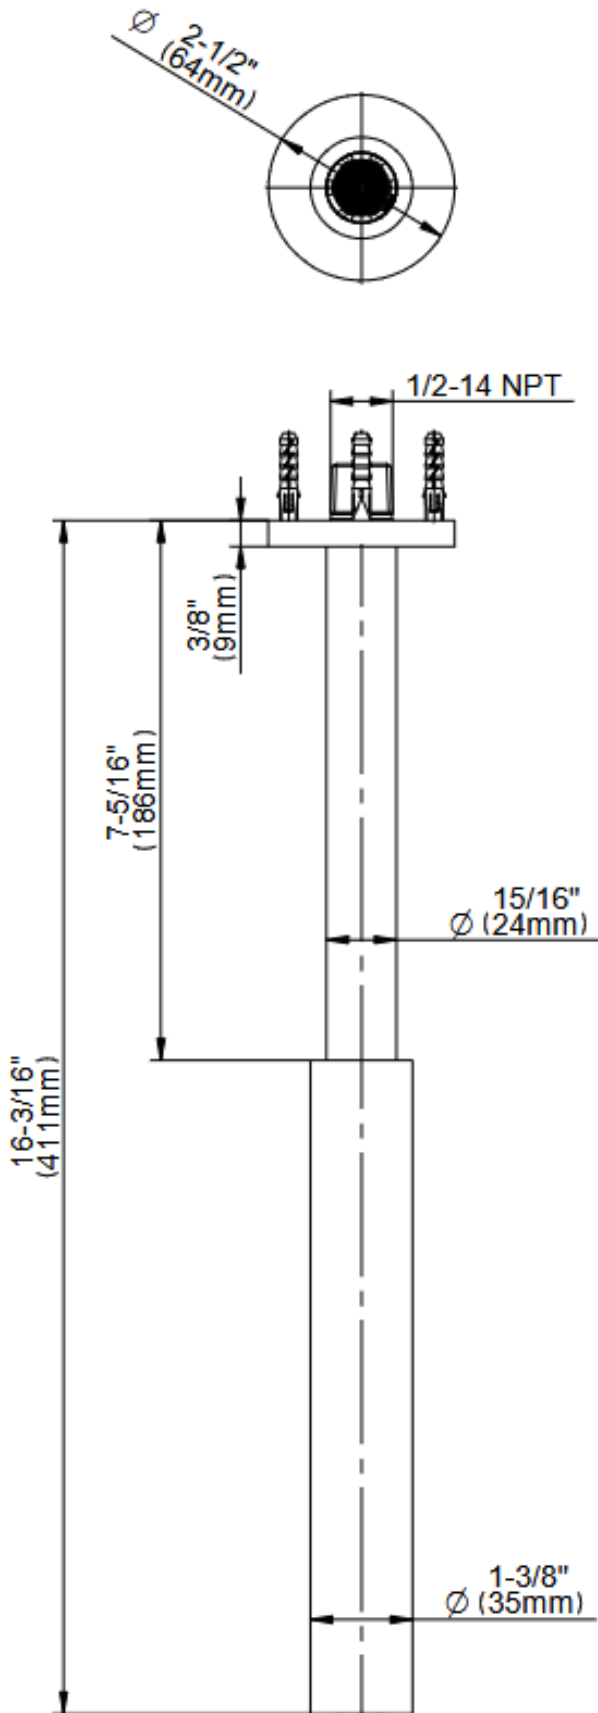

Available Finishes

RIVA Collection

G-18216SCEP

RIVA Chandelier Contemporary Spray Showerhead 16-
1/8"

GRAFF[®]