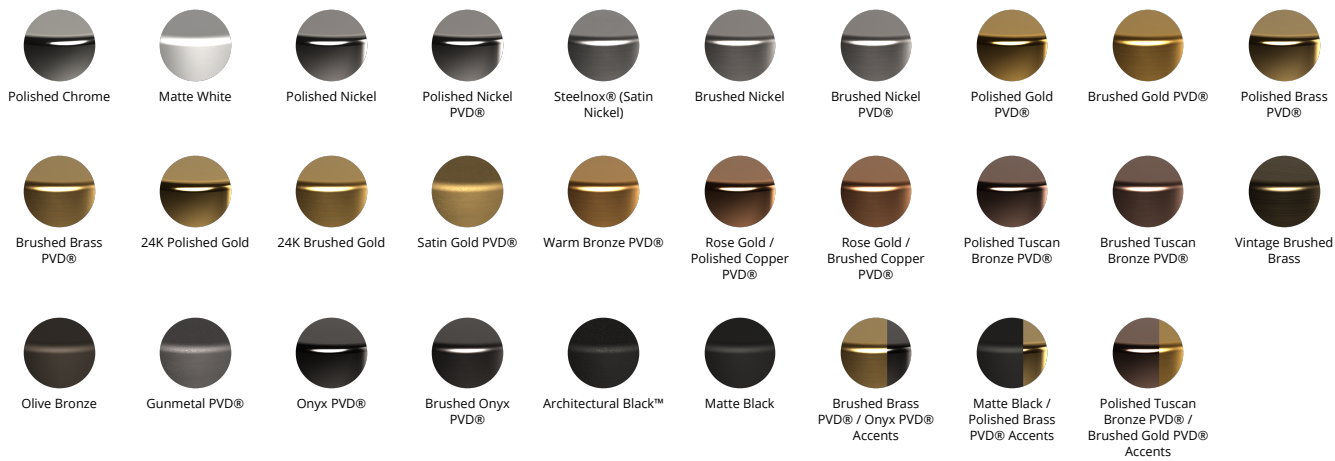

Available Finishes

RIVA Collection

G-18216SCEP

RIVA Chandelier Contemporary Spray Showerhead 16-
1/8"

GRAFF[®]