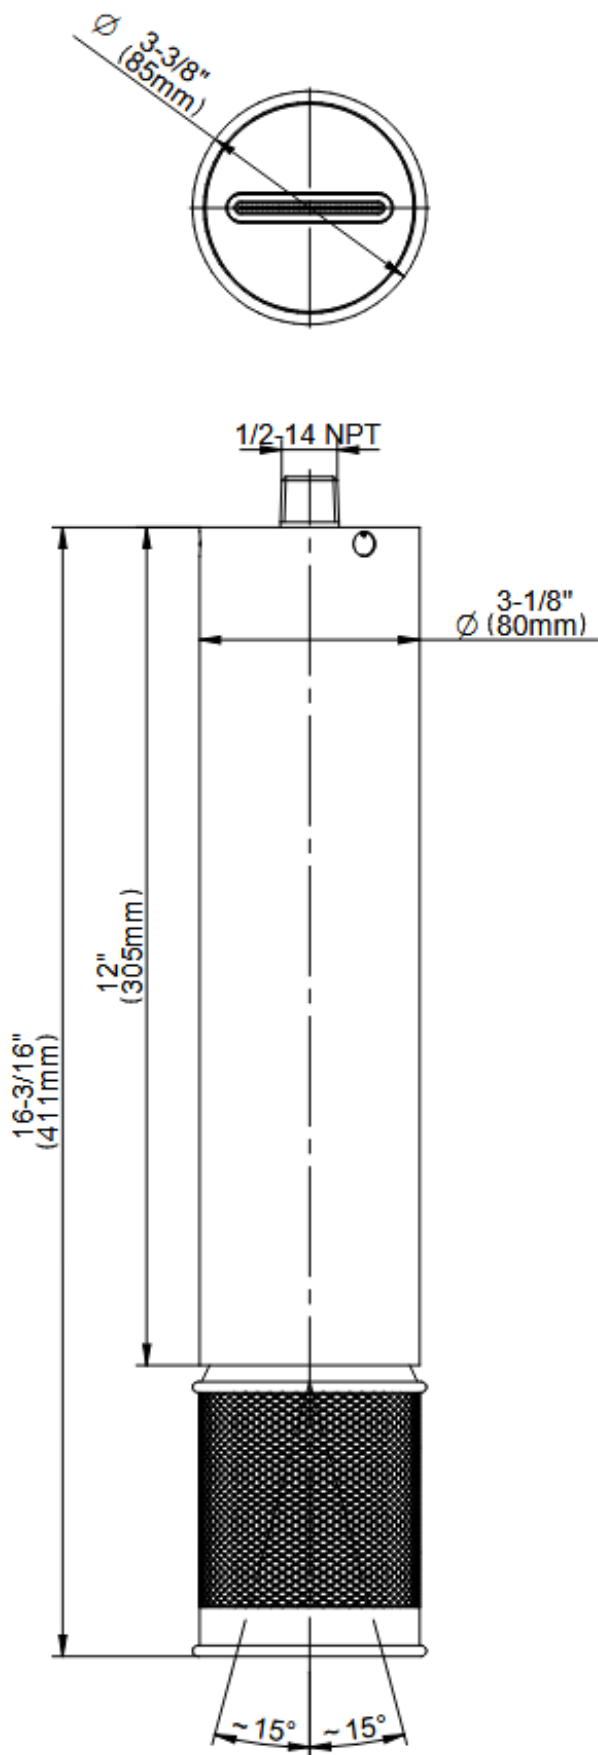

Available Finishes

RIVA Collection
G-18216CTGP
RIVA Scala Traditional ceiling-mount cascade
showerhead 16-3/16"

GRAFF[®]

RIVA Collection

G-18216CTGP

RIVA Scala Traditional ceiling-mount cascade
showerhead 16-3/16"