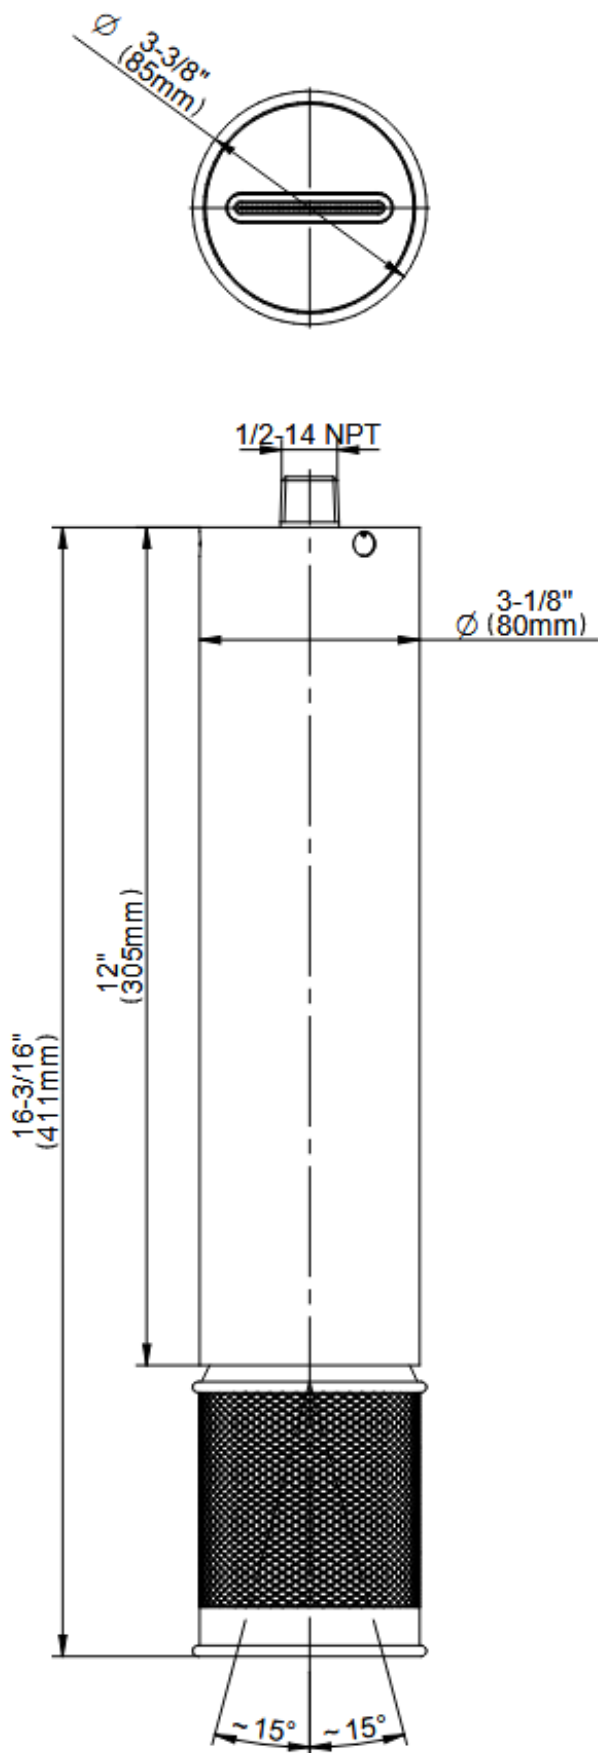

RIVA Collection

G-18216CTGD

RIVA Scala Traditional ceiling-mount diamond knurl cascade showerhead 16-3/16"

GRAFF®

Available Finishes

RIVA Collection

G-18216CTGD

RIVA Scala Traditional ceiling-mount diamond knurl
cascade showerhead 16-3/16"