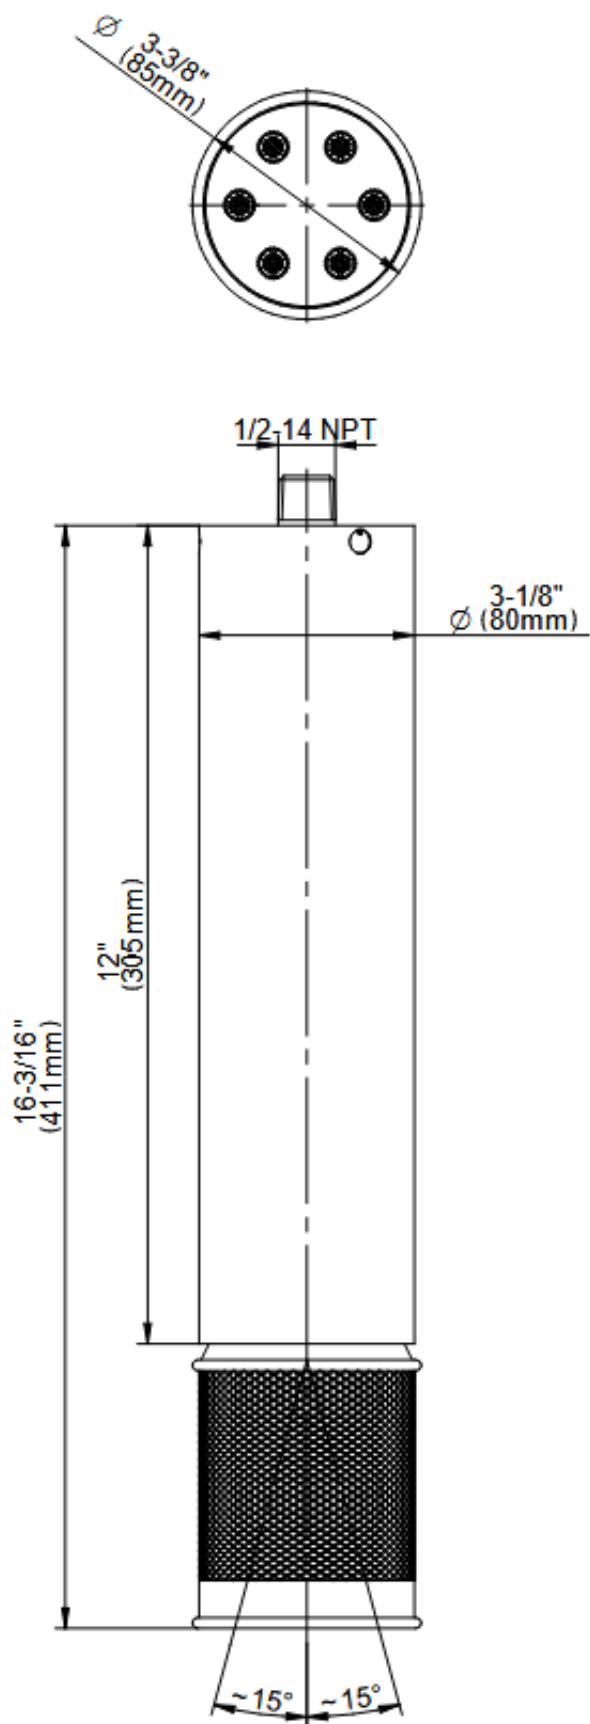

Available Finishes

RIVA Collection
G-18216CTCP
RIVA Scala Traditional ceiling-mount 6-jet showerhead
16-3/16"

GRAFF[®]

RIVA Collection

G-18216CTCP

RIVA Scala Traditional ceiling-mount 6-jet showerhead
16-3/16"