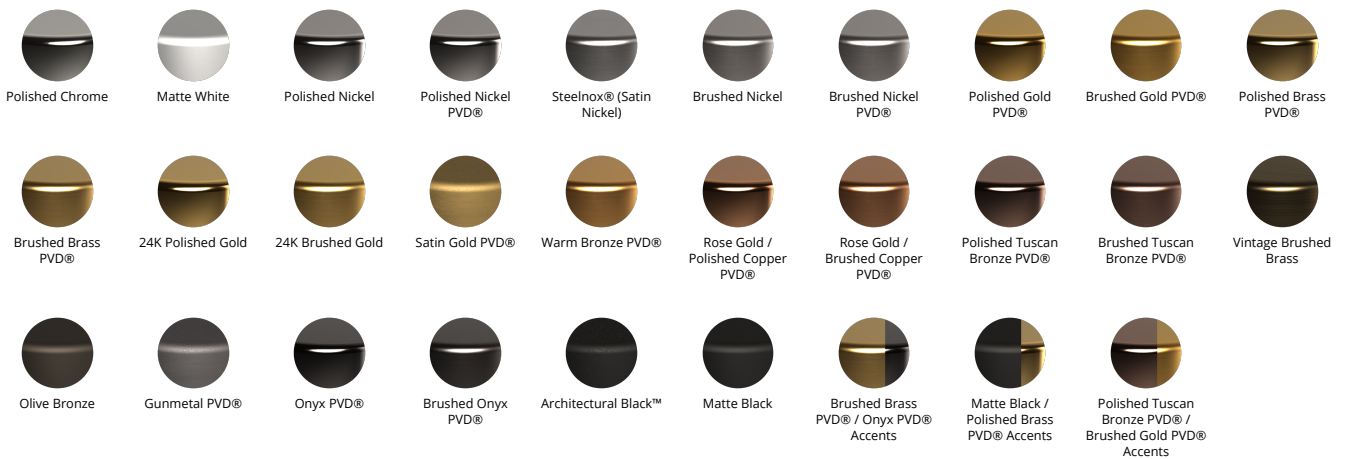

**Available Finishes**

RIVA Collection

**G-18216CTCD**

RIVA Scala Traditional ceiling-mount diamond knurl 6-jet showerhead 16-3/16"

**GRAFF**<sup>®</sup>

RIVA Collection

**G-18216CTCD**

RIVA Scala Traditional ceiling-mount diamond knurl 6-jet  
showerhead 16-3/16"

---

**GRAFF**<sup>®</sup>