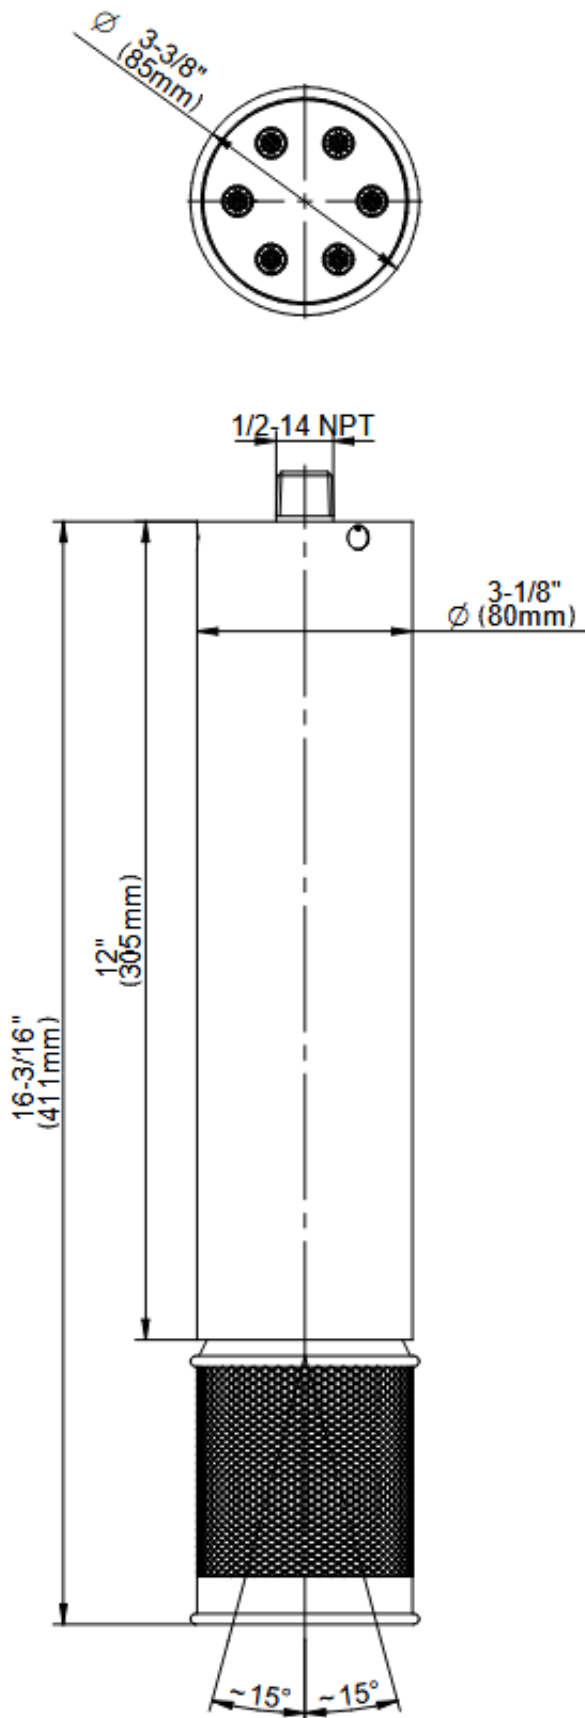

**Available Finishes**

RIVA Collection

**G-18216CTCD**

RIVA Scala Traditional ceiling-mount diamond knurl 6-jet showerhead 16-3/16"

**GRAFF**<sup>®</sup>

RIVA Collection

**G-18216CTCD**

RIVA Scala Traditional ceiling-mount diamond knurl 6-jet  
showerhead 16-3/16"