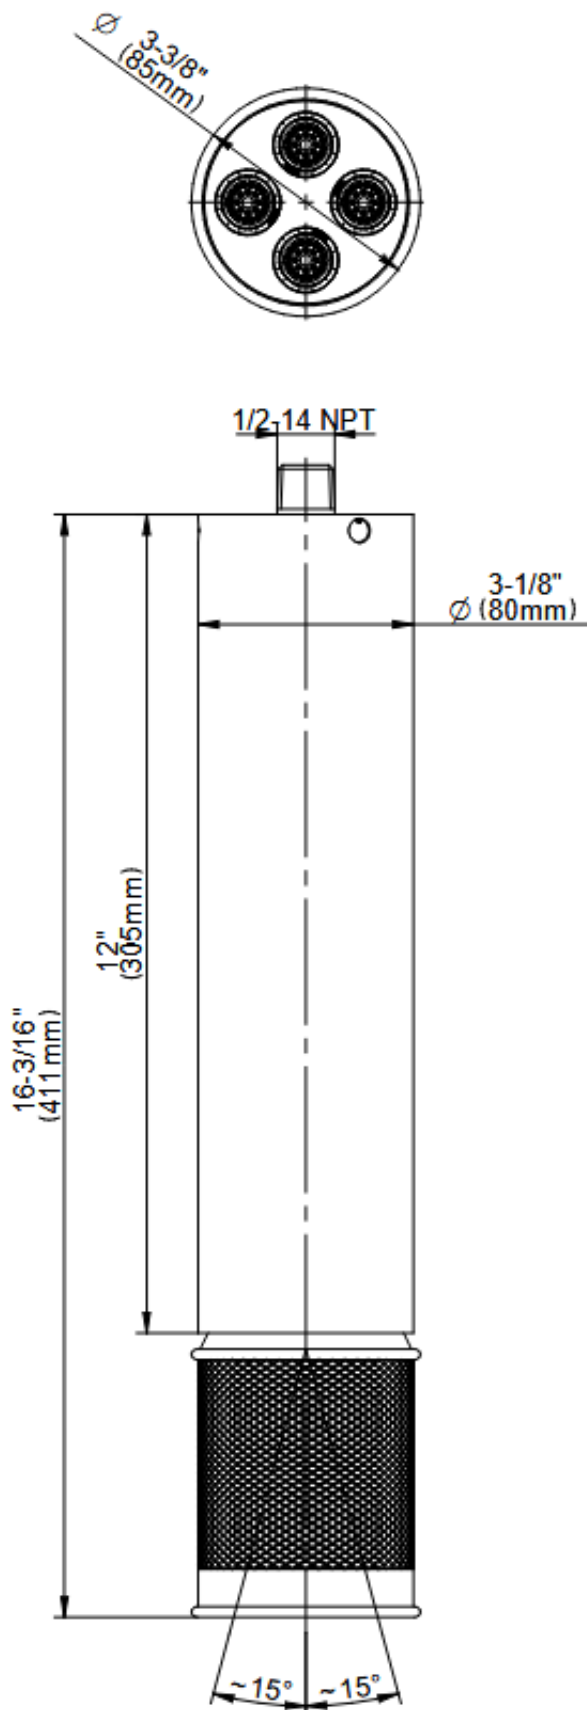

Available Finishes

RIVA Collection
G-18216CTBP
RIVA Scala Traditional ceiling-mount 4-spray showerhead
16-3/16"

GRAFF[®]

RIVA Collection

G-18216CTBP

RIVA Scala Traditional ceiling-mount 4-spray showerhead
16-3/16"