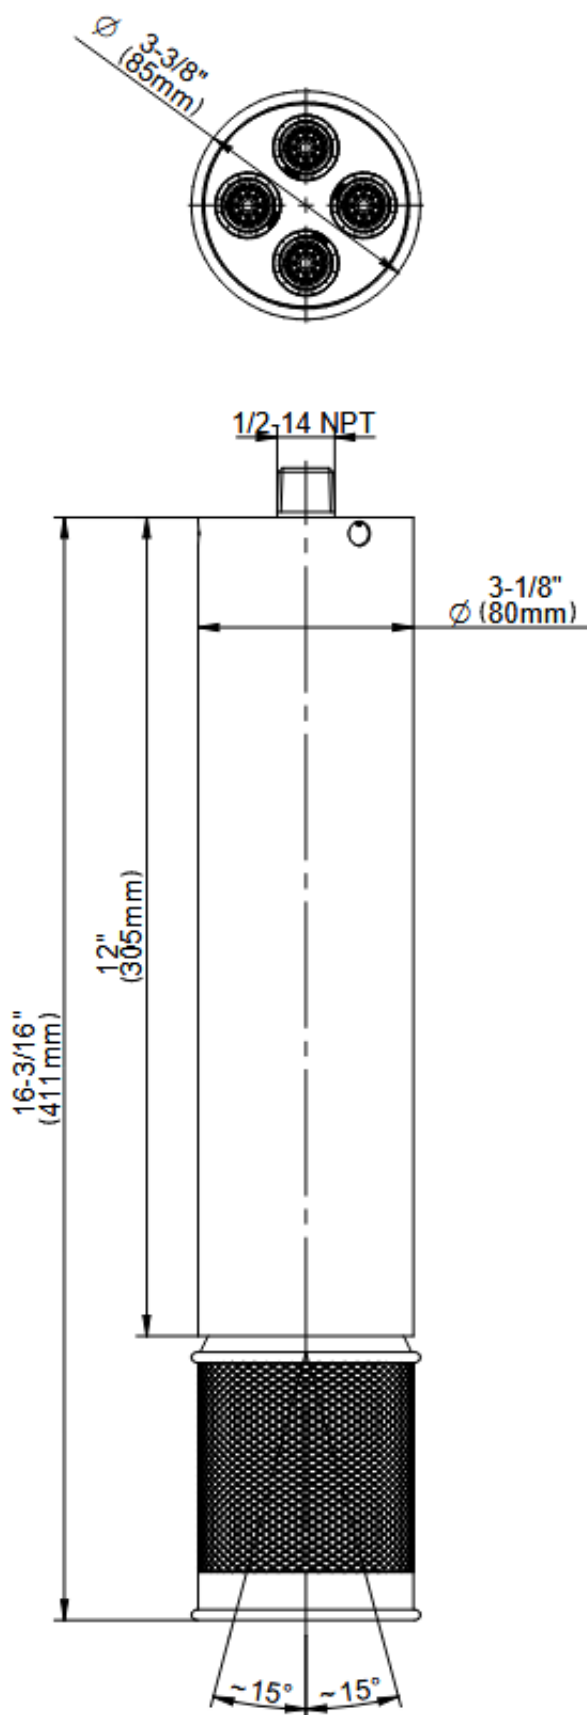

RIVA Collection

**G-18216CTBD**

RIVA Scala Traditional ceiling-mount diamond knurl  
4-spray showerhead 16-3/16"

**GRAFF®**

**Available Finishes**

RIVA Collection  
**G-18216CTBD**  
RIVA Scala Traditional ceiling-mount diamond knurl  
4-spray showerhead 16-3/16"

**GRAFF**<sup>®</sup>

RIVA Collection

**G-18216CTBD**

RIVA Scala Traditional ceiling-mount diamond knurl  
4-spray showerhead 16-3/16"

---

**GRAFF**<sup>®</sup>