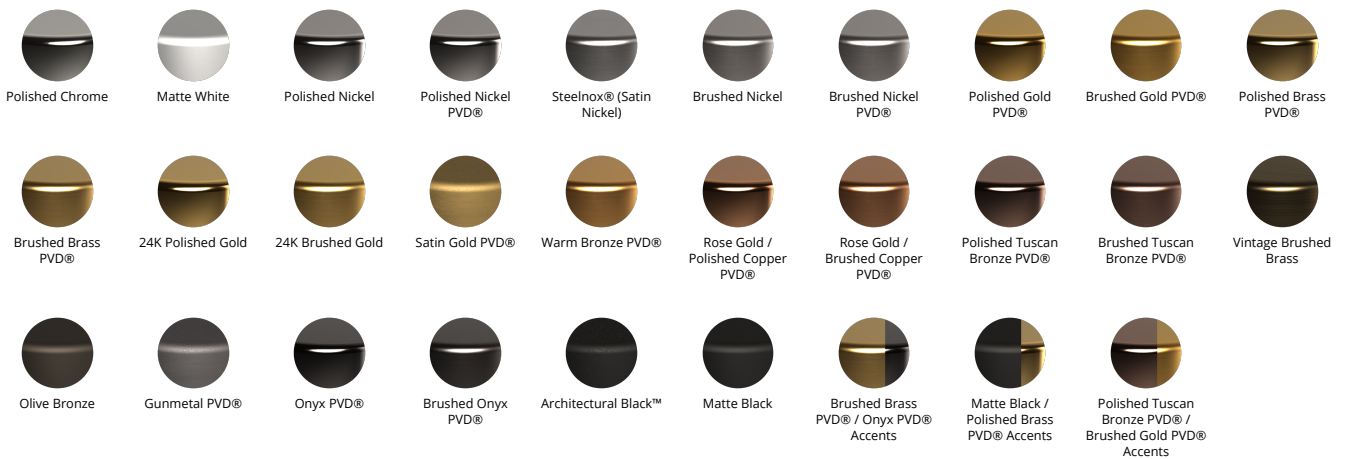

RIVA Collection

**G-18216CTBD**

RIVA Scala Traditional ceiling-mount diamond knurl  
4-spray showerhead 16-3/16"

**GRAFF®**

**Available Finishes**

RIVA Collection  
**G-18216CTBD**  
RIVA Scala Traditional ceiling-mount diamond knurl  
4-spray showerhead 16-3/16"

**GRAFF**<sup>®</sup>

RIVA Collection

**G-18216CTBD**

RIVA Scala Traditional ceiling-mount diamond knurl  
4-spray showerhead 16-3/16"

---

**GRAFF**<sup>®</sup>