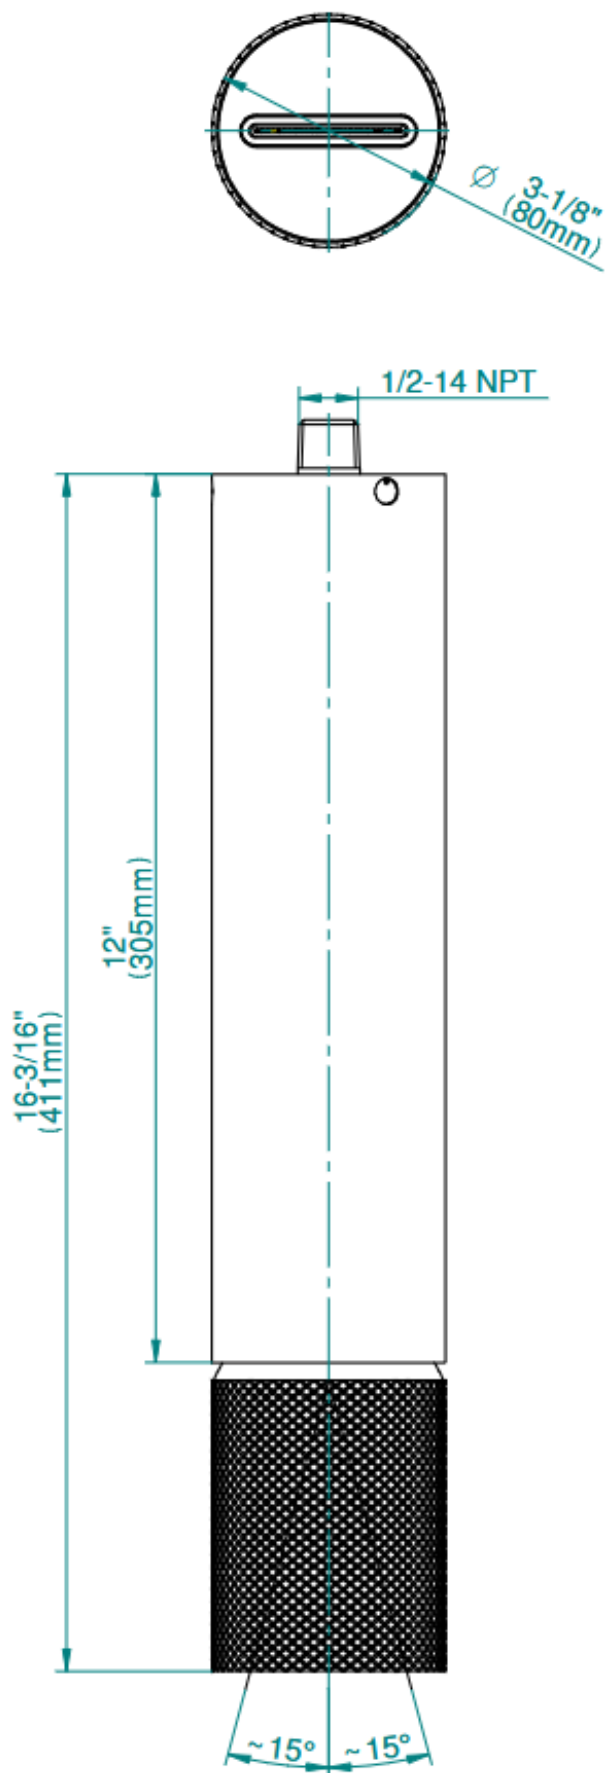

Available Finishes

RIVA Collection
G-18216CCGP
RIVA Scala Contemporary ceiling-mount cascade
showerhead 16-3/16"

GRAFF[®]

RIVA Collection

G-18216CCGP

RIVA Scala Contemporary ceiling-mount cascade
showerhead 16-3/16"