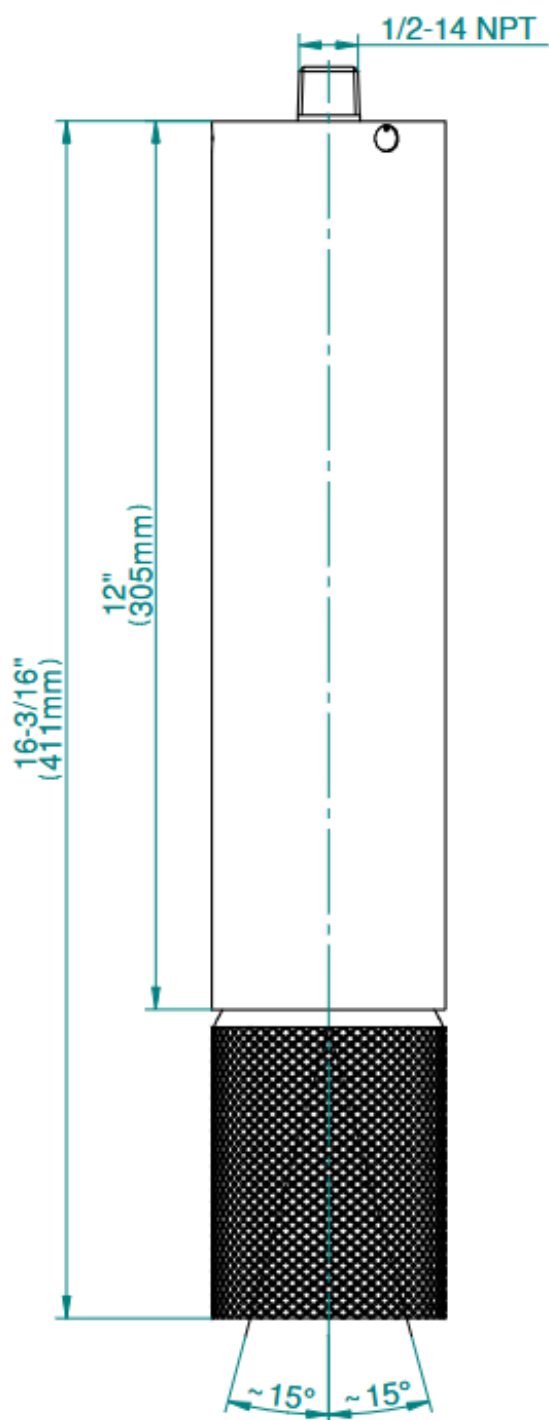

RIVA Collection
G-18216CCGD
 RIVA Scala Ceiling-Mount Contemporary Cascade
 Diamond Showerhead: 16-3/16"

GRAFF®

Available Finishes

RIVA Collection
G-18216CCGD
RIVA Scala Ceiling-Mount Contemporary Cascade
Diamond Showerhead: 16-3/16"

GRAFF[®]

RIVA Collection

G-18216CCGD

RIVA Scala Ceiling-Mount Contemporary Cascade

Diamond Showerhead: 16-3/16"

GRAFF[®]