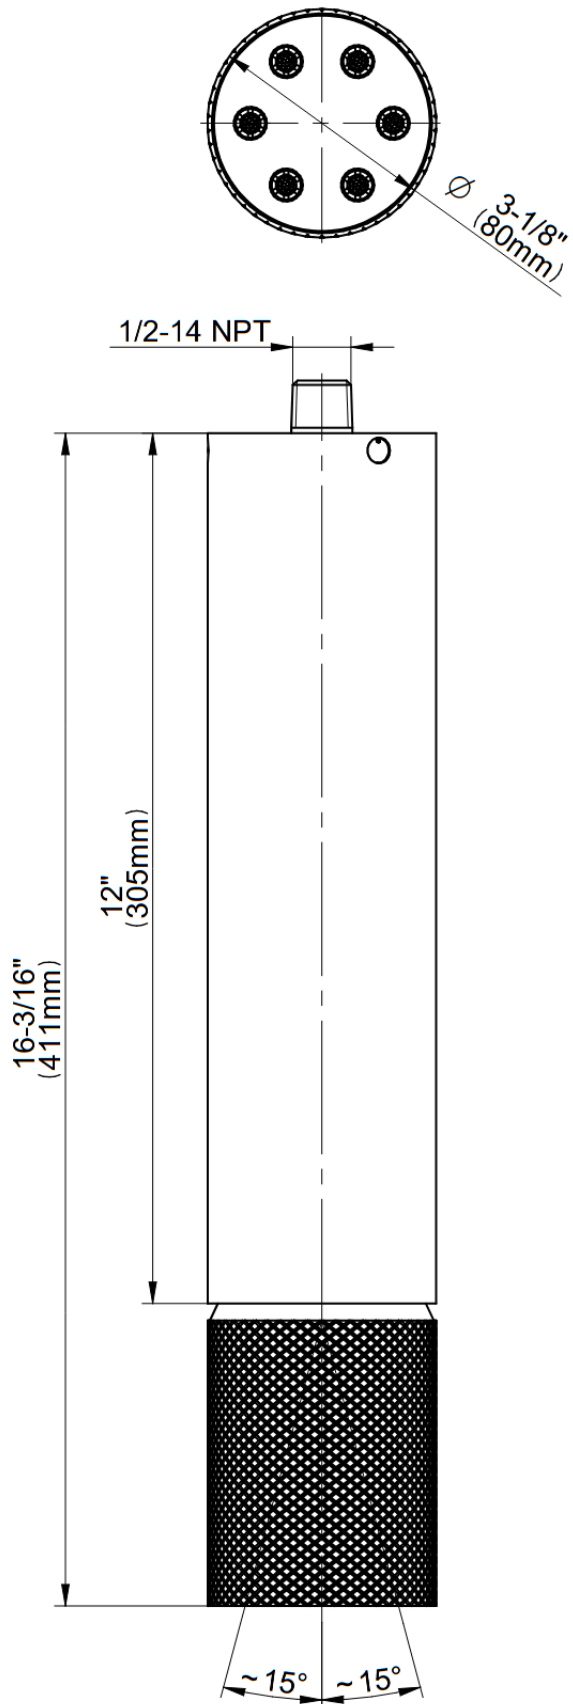

Available Finishes

RIVA Collection
G-18216CCCP
RIVA Scala Ceiling-Mount Contemporary 6-jet
showerhead 16-3/16"

GRAFF[®]

RIVA Collection

G-18216CCCP

RIVA Scala Ceiling-Mount Contemporary 6-jet
showerhead 16-3/16"