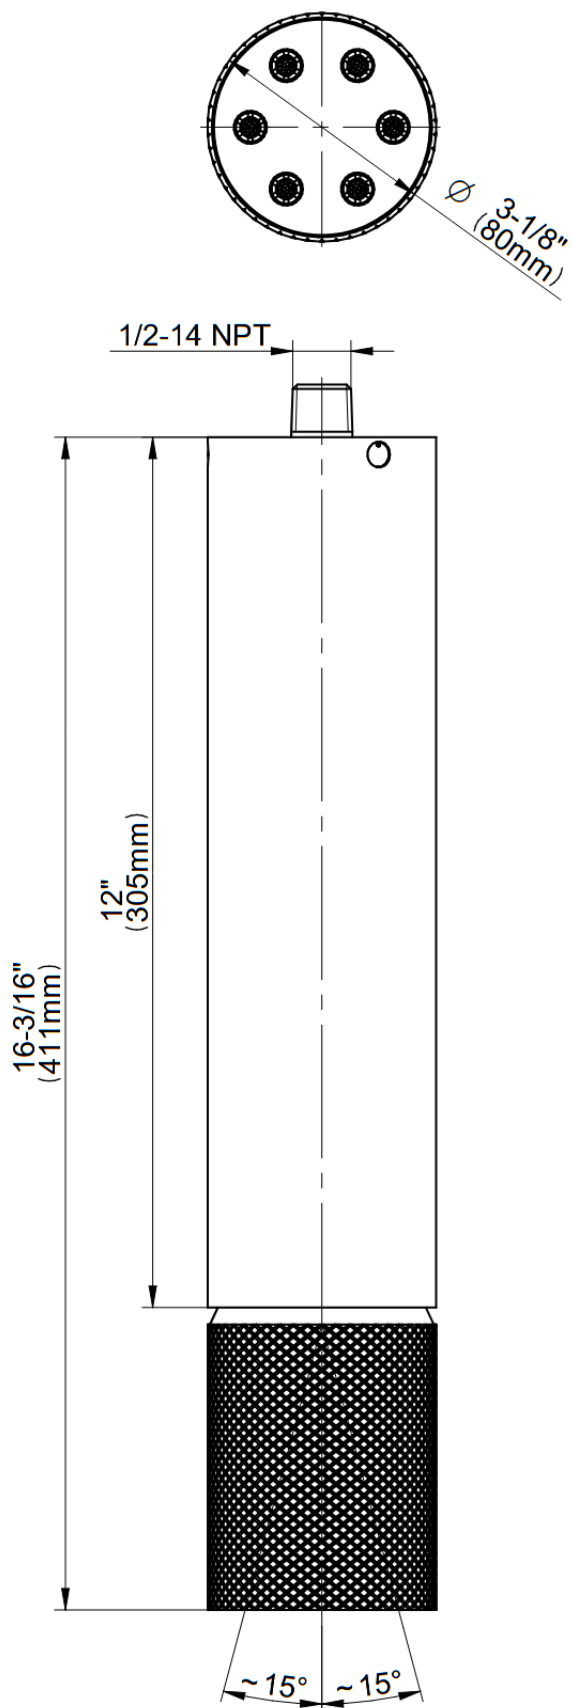

RIVA Collection

G-18216CCCD

RIVA Scala Ceiling-Mount Contemporary diamond knurl
6-jet showerhead 16-3/16"

GRAFF®

The measurements shown are for reference only. Products and specifications shown are subject to change without notice. Revised 09/2023

www.graff-designs.com | phone: 800-954-4723