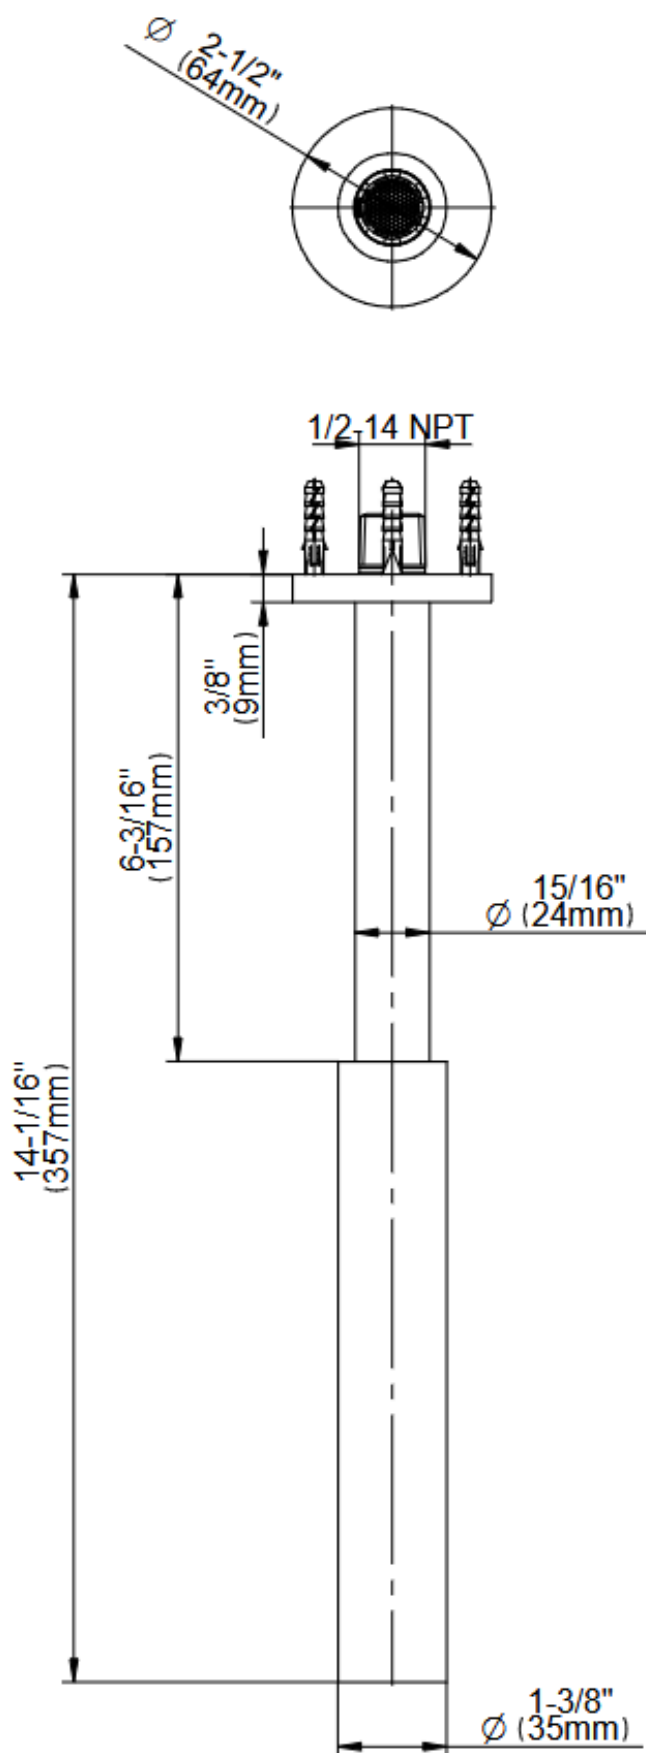

Available Finishes

RIVA Collection
G-18214SCFP
RIVA Chandelier Contemporary Laminar Showerhead 14"

GRAFF[®]