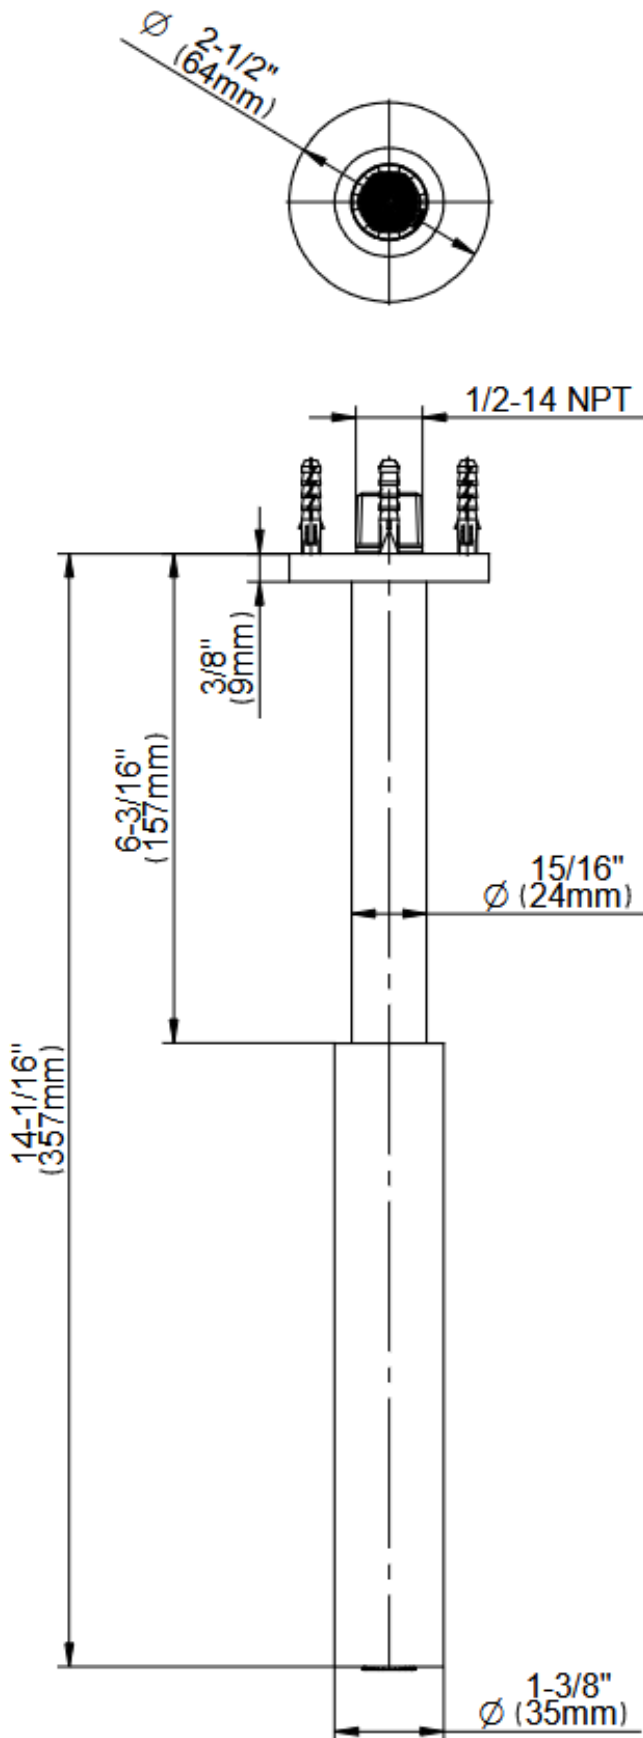

**Available Finishes**

RIVA Collection  
**G-18214SCEP**  
RIVA Chandelier Contemporary Spray Showerhead 14"

---

**GRAFF**<sup>®</sup>