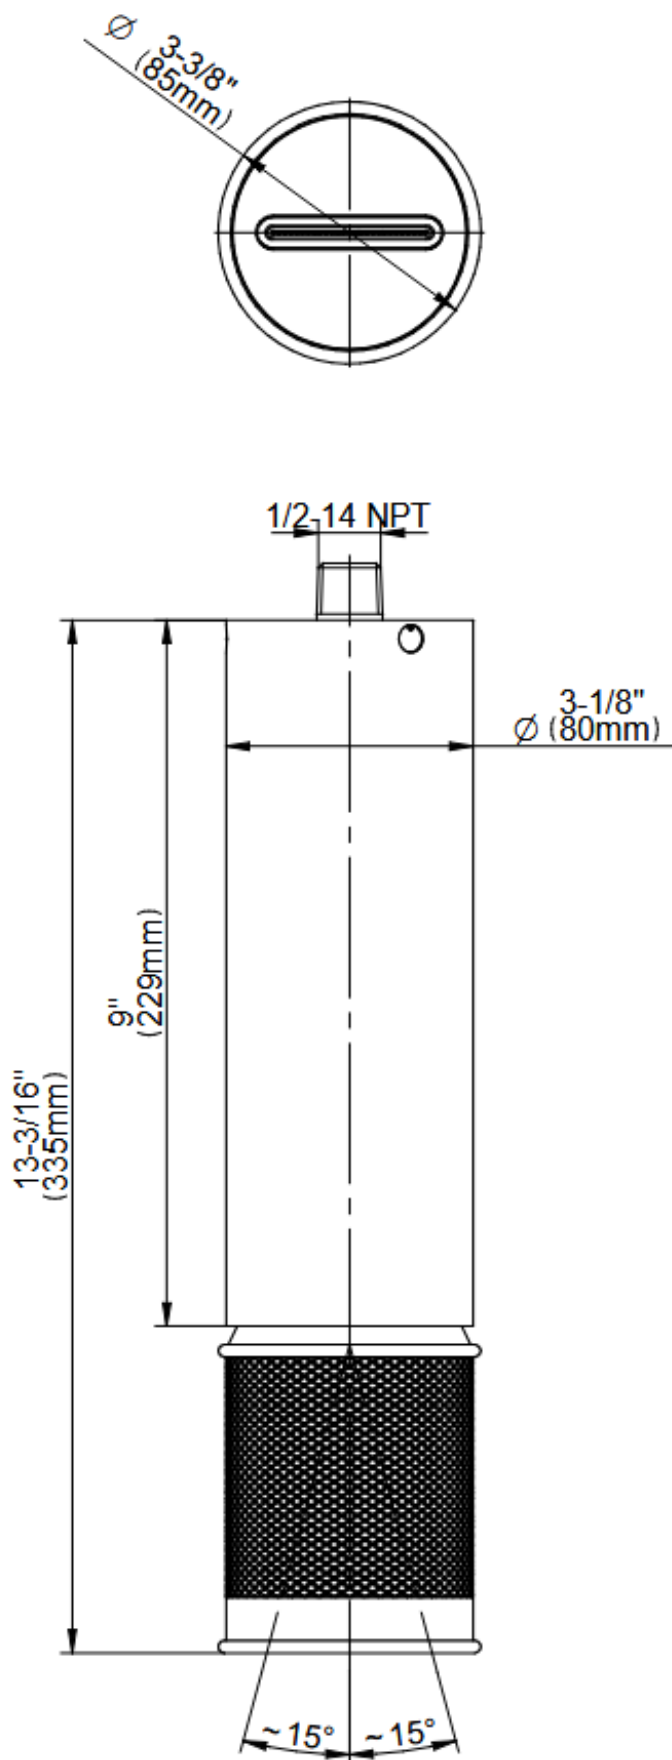

Available Finishes

RIVA Collection
G-18213CTGP
RIVA Scala Traditional ceiling-mount cascade
showerhead 13-3/16"

GRAFF[®]

RIVA Collection

G-18213CTGP

RIVA Scala Traditional ceiling-mount cascade
showerhead 13-3/16"