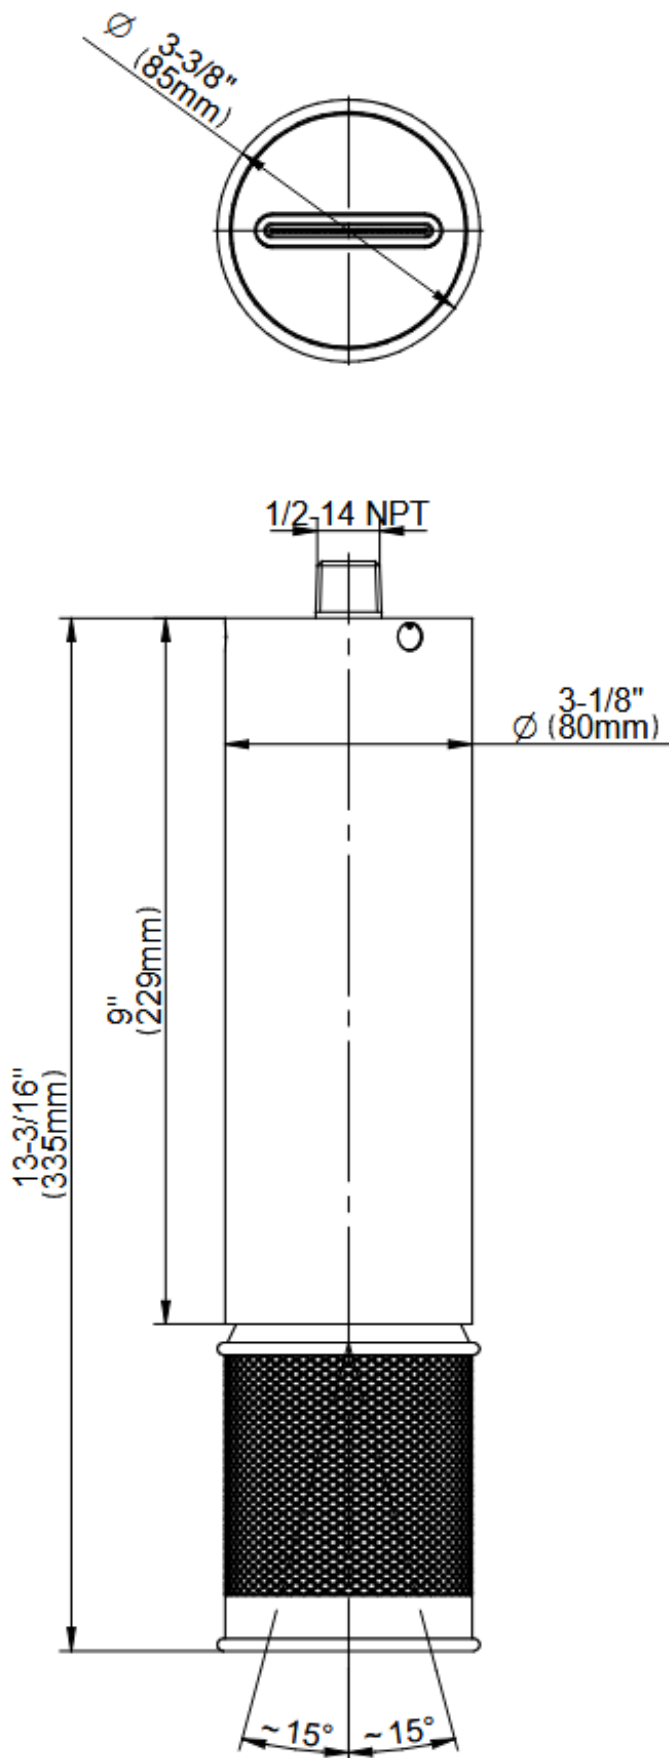

RIVA Collection

G-18213CTGD

RIVA Scala Traditional ceiling-mount diamond knurl cascade showerhead 13-3/16"

GRAFF®

Available Finishes

RIVA Collection

G-18213CTGD

RIVA Scala Traditional ceiling-mount diamond knurl cascade showerhead 13-3/16"

GRAFF[®]

RIVA Collection

G-18213CTGD

RIVA Scala Traditional ceiling-mount diamond knurl
cascade showerhead 13-3/16"

GRAFF[®]