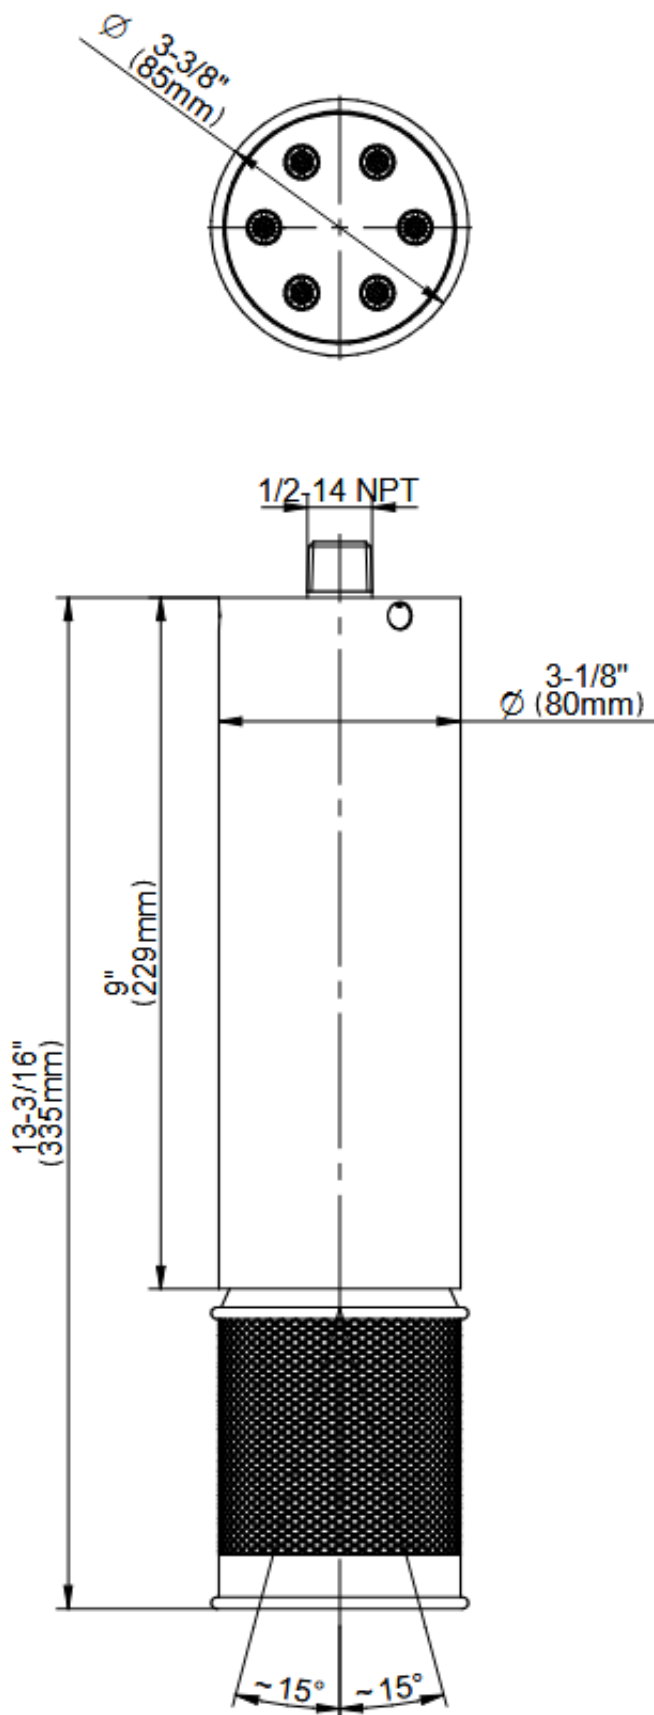

RIVA Collection
G-18213CTCP
 RIVA Scala Traditional ceiling-mount 6-jet showerhead
 13-3/16"

GRAFF®

Available Finishes

RIVA Collection
G-18213CTCP
RIVA Scala Traditional ceiling-mount 6-jet showerhead
13-3/16"

GRAFF[®]

RIVA Collection

G-18213TCP

RIVA Scala Traditional ceiling-mount 6-jet showerhead
13-3/16"

GRAFF[®]