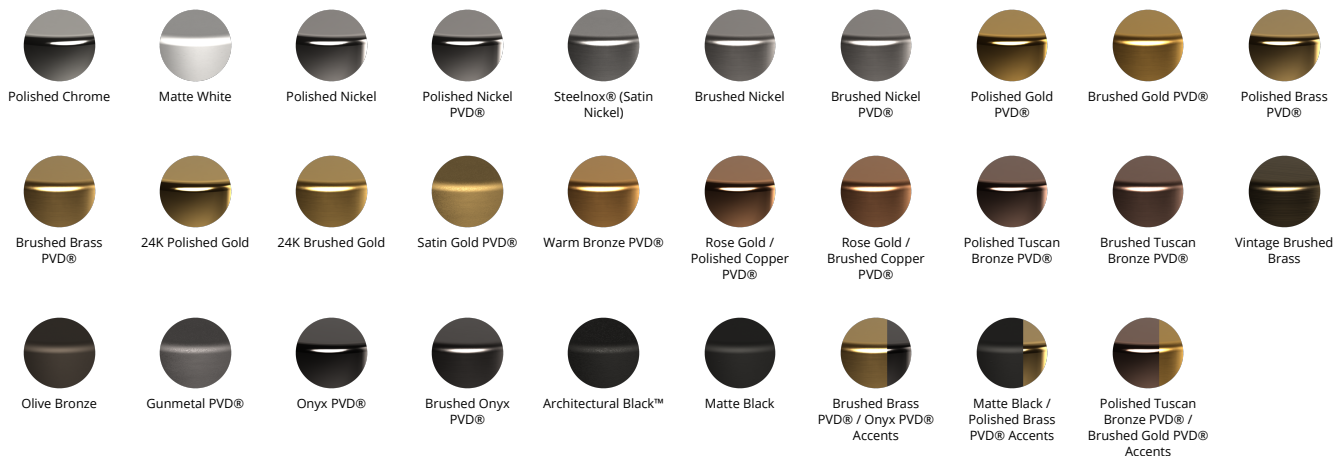

RIVA Collection
G-18213CTCP
 RIVA Scala Traditional ceiling-mount 6-jet showerhead
 13-3/16"

GRAFF®

Available Finishes

RIVA Collection
G-18213CTCP
RIVA Scala Traditional ceiling-mount 6-jet showerhead
13-3/16"

GRAFF[®]

RIVA Collection

G-18213TCP

RIVA Scala Traditional ceiling-mount 6-jet showerhead
13-3/16"

GRAFF[®]