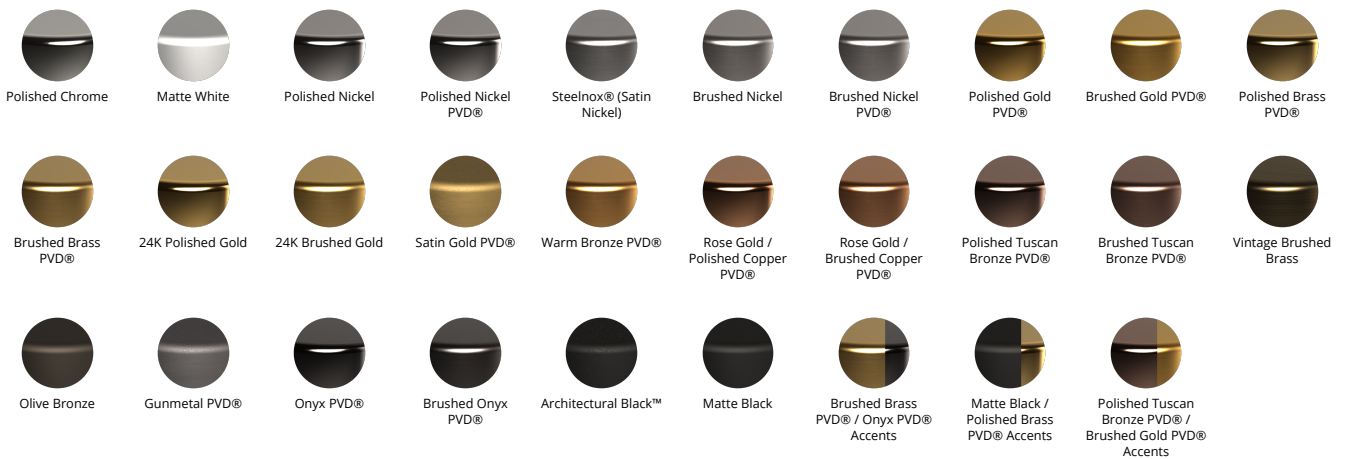

RIVA Collection

G-18213CTCD

RIVA Scala Traditional ceiling-mount diamond knurl 6-jet showerhead 13-3/16"

GRAFF®

Available Finishes

RIVA Collection

G-18213CTCD

RIVA Scala Traditional ceiling-mount diamond knurl 6-jet showerhead 13-3/16"

GRAFF[®]

RIVA Collection

G-18213CTCD

RIVA Scala Traditional ceiling-mount diamond knurl 6-jet
showerhead 13-3/16"

GRAFF[®]