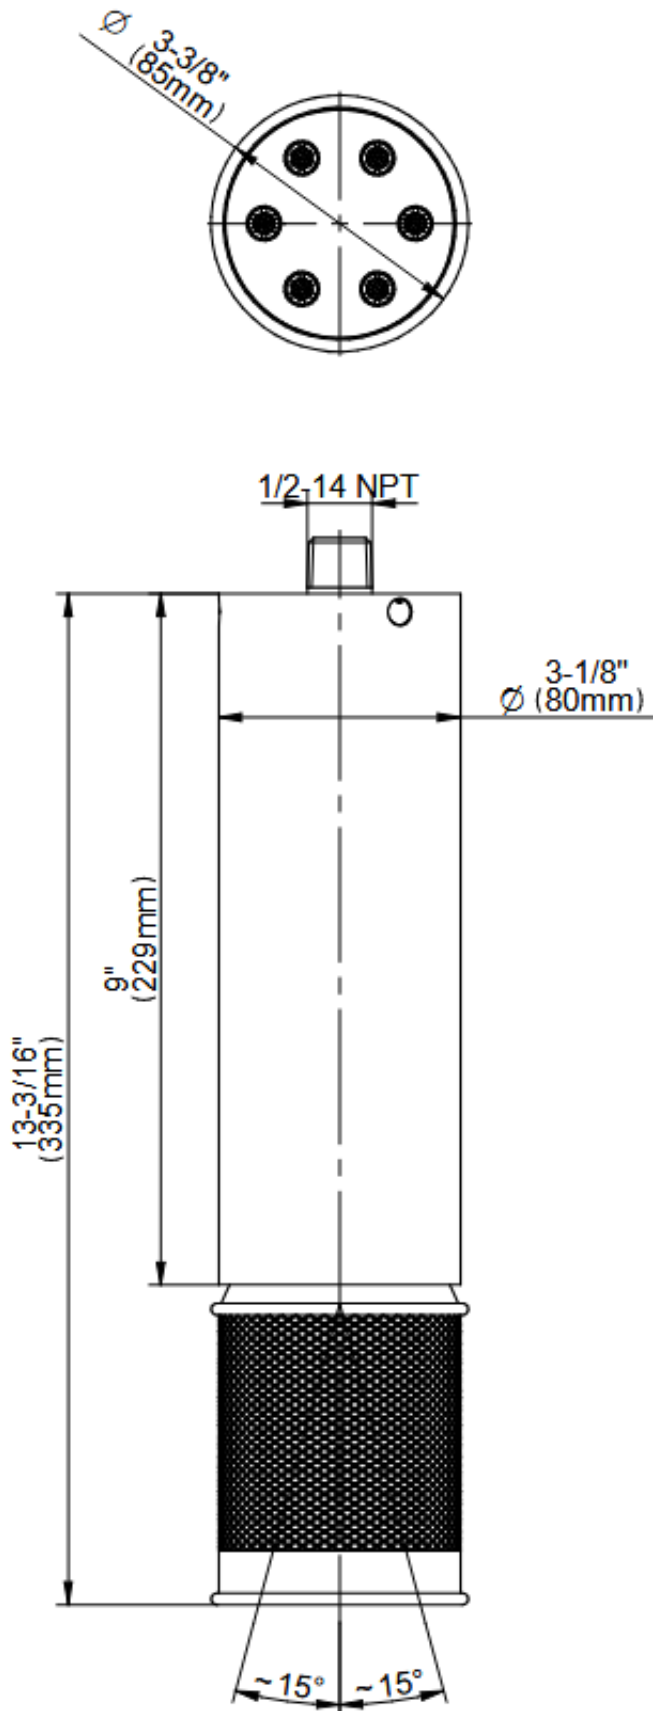

RIVA Collection

G-18213CTCD

RIVA Scala Traditional ceiling-mount diamond knurl 6-jet showerhead 13-3/16"

GRAFF®

Available Finishes

RIVA Collection

G-18213CTCD

RIVA Scala Traditional ceiling-mount diamond knurl 6-jet showerhead 13-3/16"

GRAFF[®]

RIVA Collection

G-18213CTCD

RIVA Scala Traditional ceiling-mount diamond knurl 6-jet
showerhead 13-3/16"

GRAFF[®]