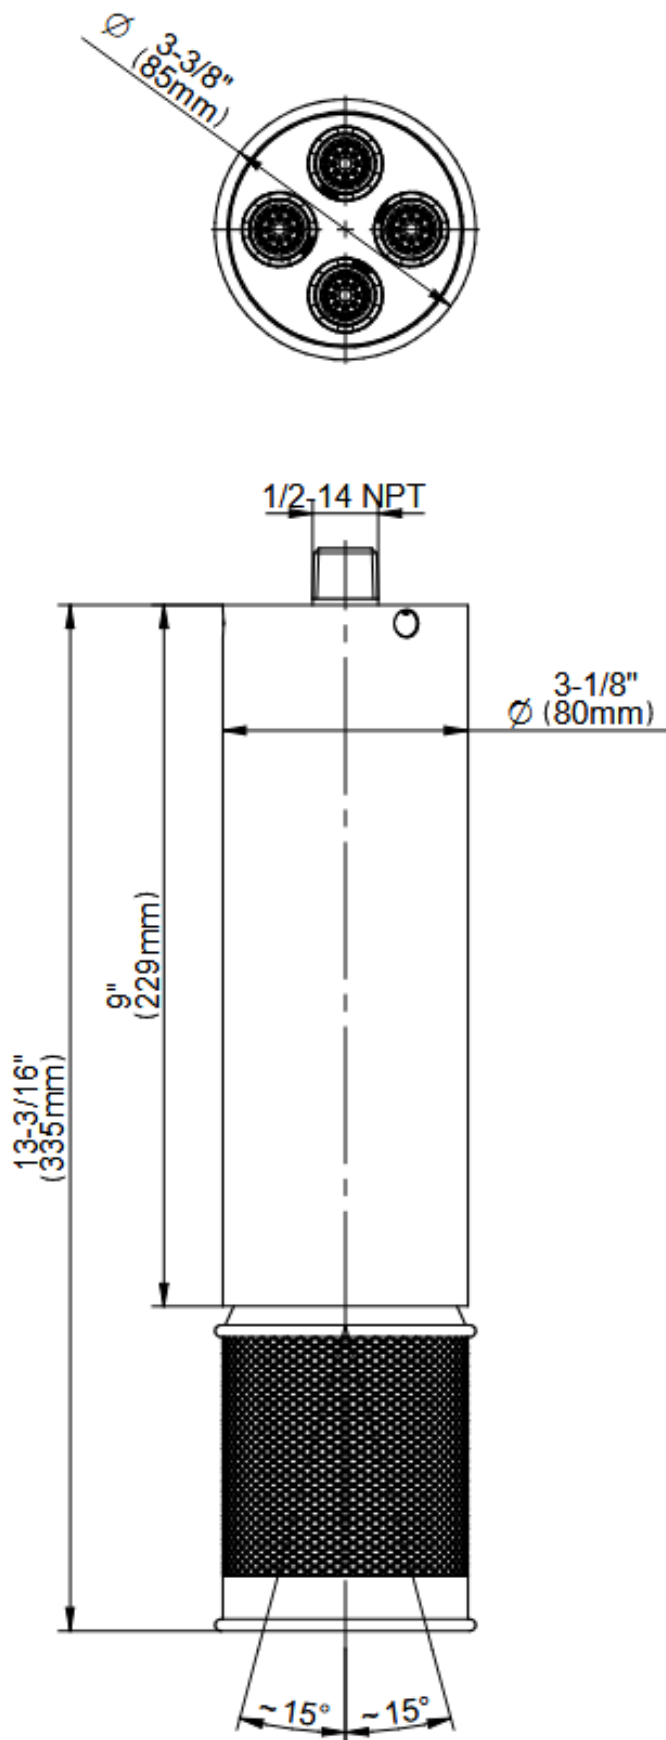

RIVA Collection
G-18213CTBP
 RIVA Scala Traditional ceiling-mount 4-spray showerhead
 13-3/16"

GRAFF®

Available Finishes

RIVA Collection
G-18213CTBP
RIVA Scala Traditional ceiling-mount 4-spray showerhead
13-3/16"

GRAFF[®]

RIVA Collection

G-18213CTBP

RIVA Scala Traditional ceiling-mount 4-spray showerhead
13-3/16"

GRAFF[®]