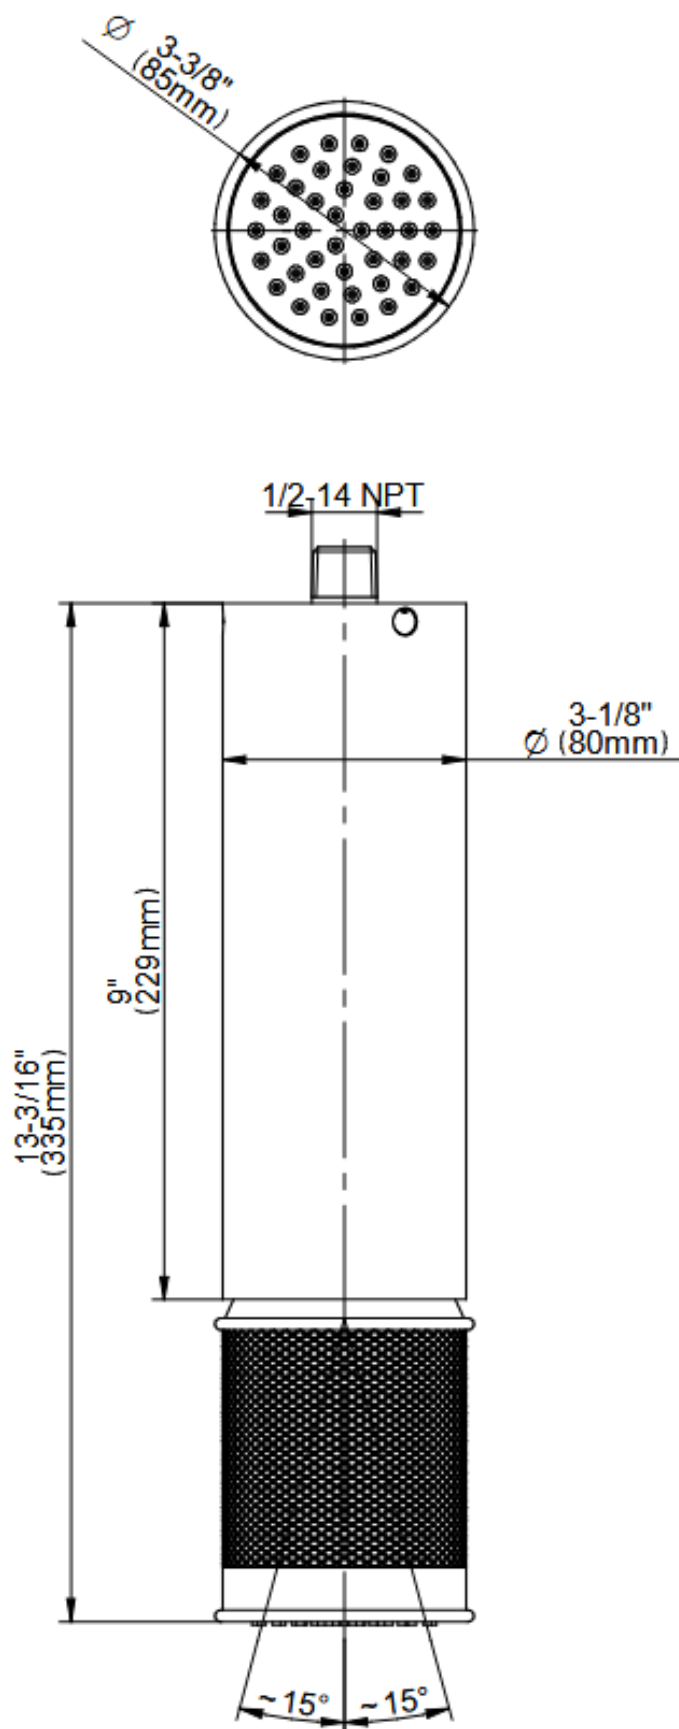

Available Finishes

RIVA Collection
G-18213CTAP
RIVA Scala Traditional ceiling-mount showerhead
13-3/16"

GRAFF[®]

RIVA Collection

G-18213CTAP

RIVA Scala Traditional ceiling-mount showerhead
13-3/16"

GRAFF[®]