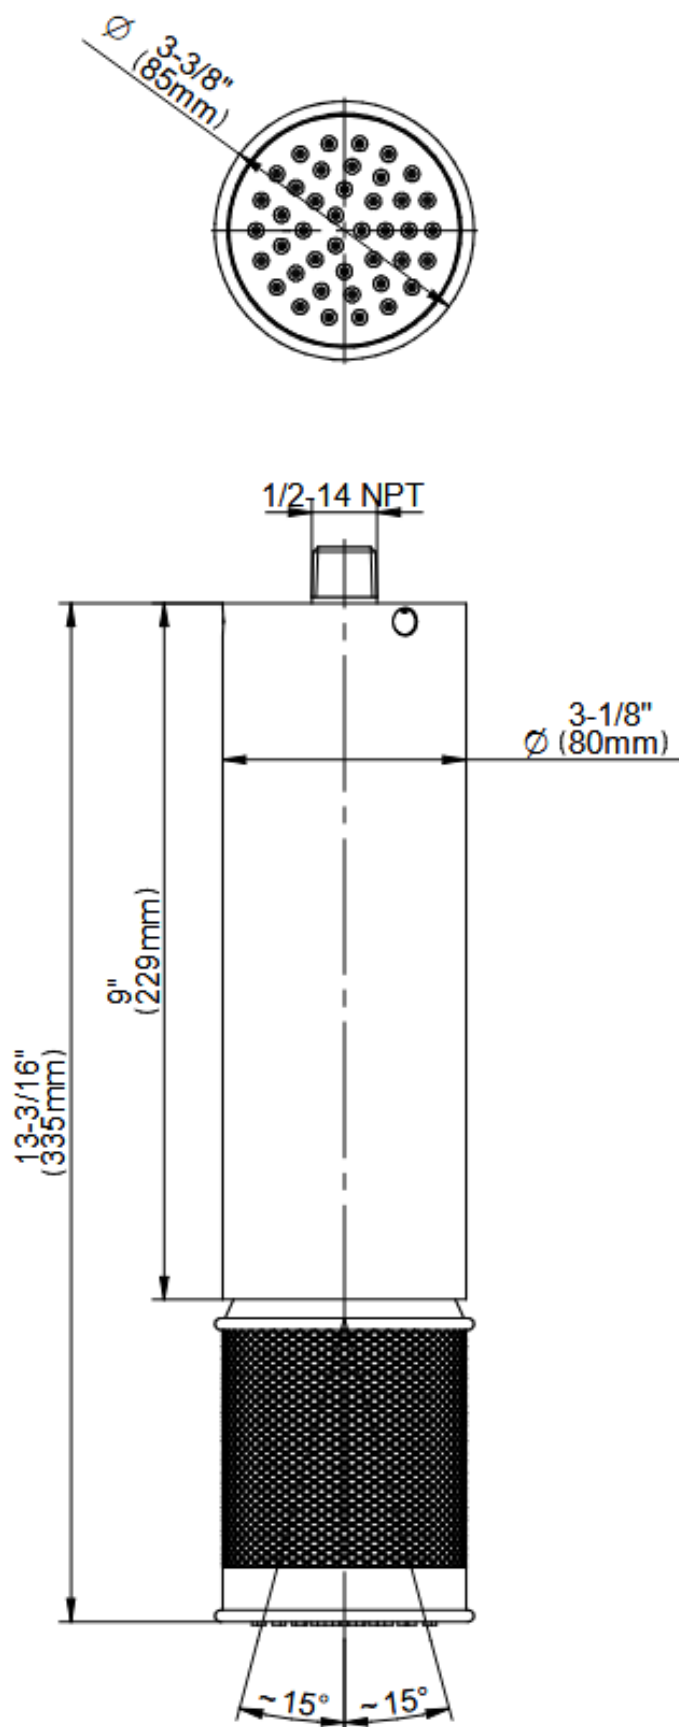

RIVA Collection

G-18213CTAD

RIVA Scala Traditional ceiling-mount diamond knurl showerhead 13-3/16"

GRAFF®

Available Finishes

RIVA Collection
G-18213CTAD
RIVA Scala Traditional ceiling-mount diamond knurl
showerhead 13-3/16"

GRAFF[®]

RIVA Collection

G-18213CTAD

RIVA Scala Traditional ceiling-mount diamond knurl
showerhead 13-3/16"

GRAFF[®]