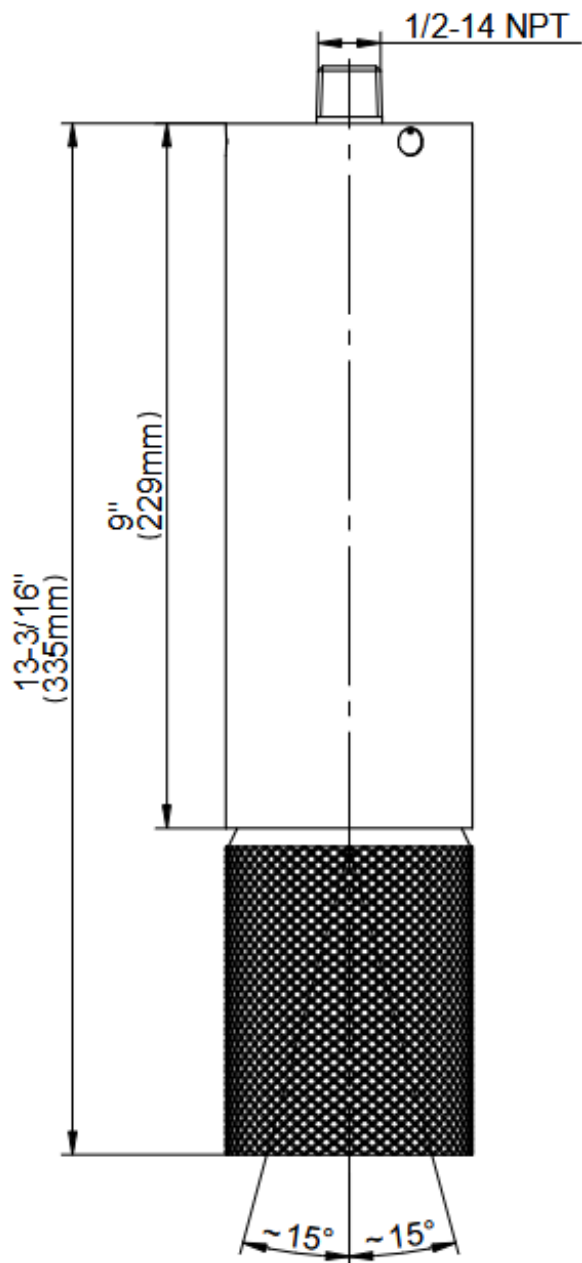

RIVA Collection
G-18213CCGP
 RIVA Scala Ceiling-Mount Contemporary Cascade
 Showerhead: 13-3/16"

GRAFF®

Available Finishes

RIVA Collection
G-18213CCGP
RIVA Scala Ceiling-Mount Contemporary Cascade
Showerhead: 13-3/16"

GRAFF[®]

RIVA Collection

G-18213CCGP

RIVA Scala Ceiling-Mount Contemporary Cascade

Showerhead: 13-3/16"

GRAFF[®]