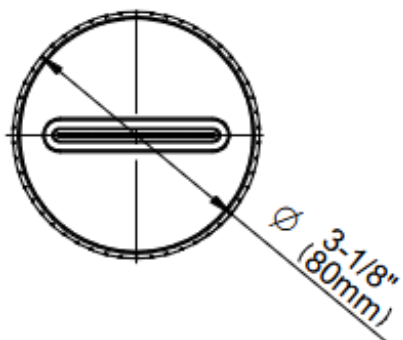

RIVA Collection
G-18213CCGP
 RIVA Scala Ceiling-Mount Contemporary Cascade
 Showerhead: 13-3/16"

GRAFF®

Available Finishes

RIVA Collection
G-18213CCGP
RIVA Scala Ceiling-Mount Contemporary Cascade
Showerhead: 13-3/16"

GRAFF[®]

RIVA Collection

G-18213CCGP

RIVA Scala Ceiling-Mount Contemporary Cascade

Showerhead: 13-3/16"

GRAFF[®]