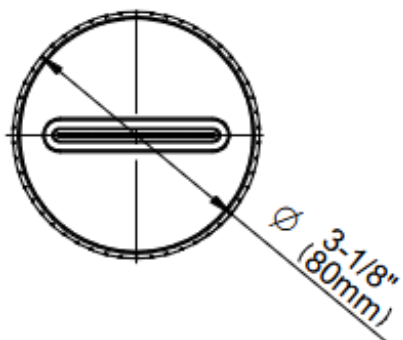

RIVA Collection
G-18213CCGD
 RIVA Scala Ceiling-Mount Contemporary Cascade
 Diamond Showerhead: 13-3/16"

GRAFF[®]

Available Finishes

RIVA Collection
G-18213CCGD
RIVA Scala Ceiling-Mount Contemporary Cascade
Diamond Showerhead: 13-3/16"

GRAFF[®]

RIVA Collection
G-18213CCGD
RIVA Scala Ceiling-Mount Contemporary Cascade
Diamond Showerhead: 13-3/16"

GRAFF[®]