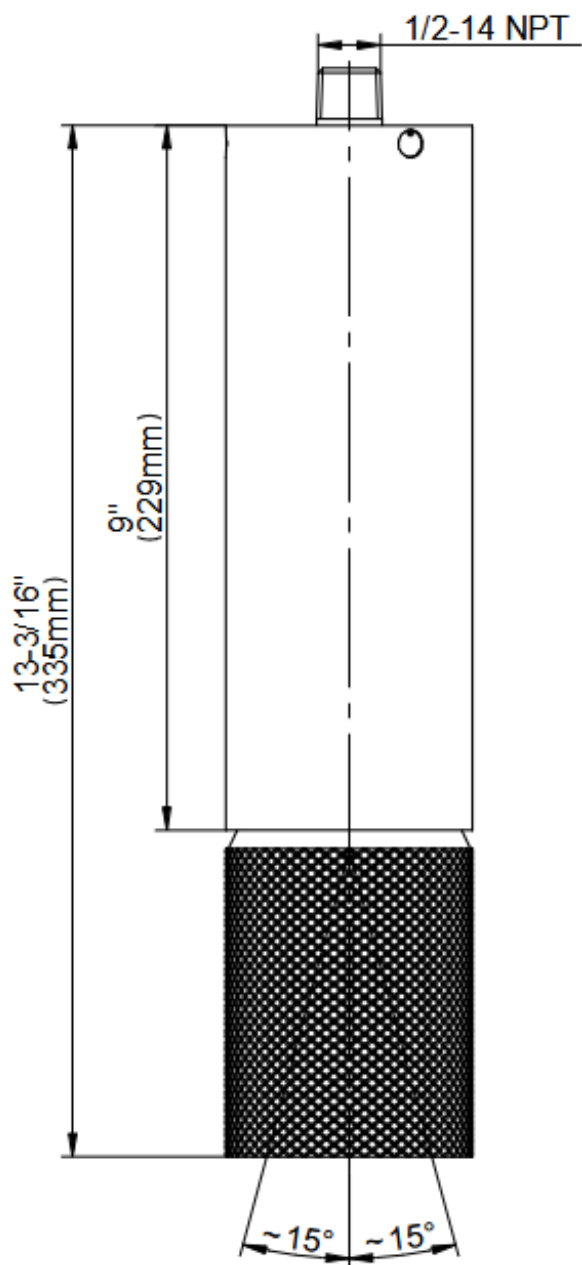

RIVA Collection
G-18213CCGD
 RIVA Scala Ceiling-Mount Contemporary Cascade
 Diamond Showerhead: 13-3/16"

GRAFF[®]

Available Finishes

RIVA Collection
G-18213CCGD
RIVA Scala Ceiling-Mount Contemporary Cascade
Diamond Showerhead: 13-3/16"

GRAFF[®]

RIVA Collection
G-18213CCGD
RIVA Scala Ceiling-Mount Contemporary Cascade
Diamond Showerhead: 13-3/16"

GRAFF[®]