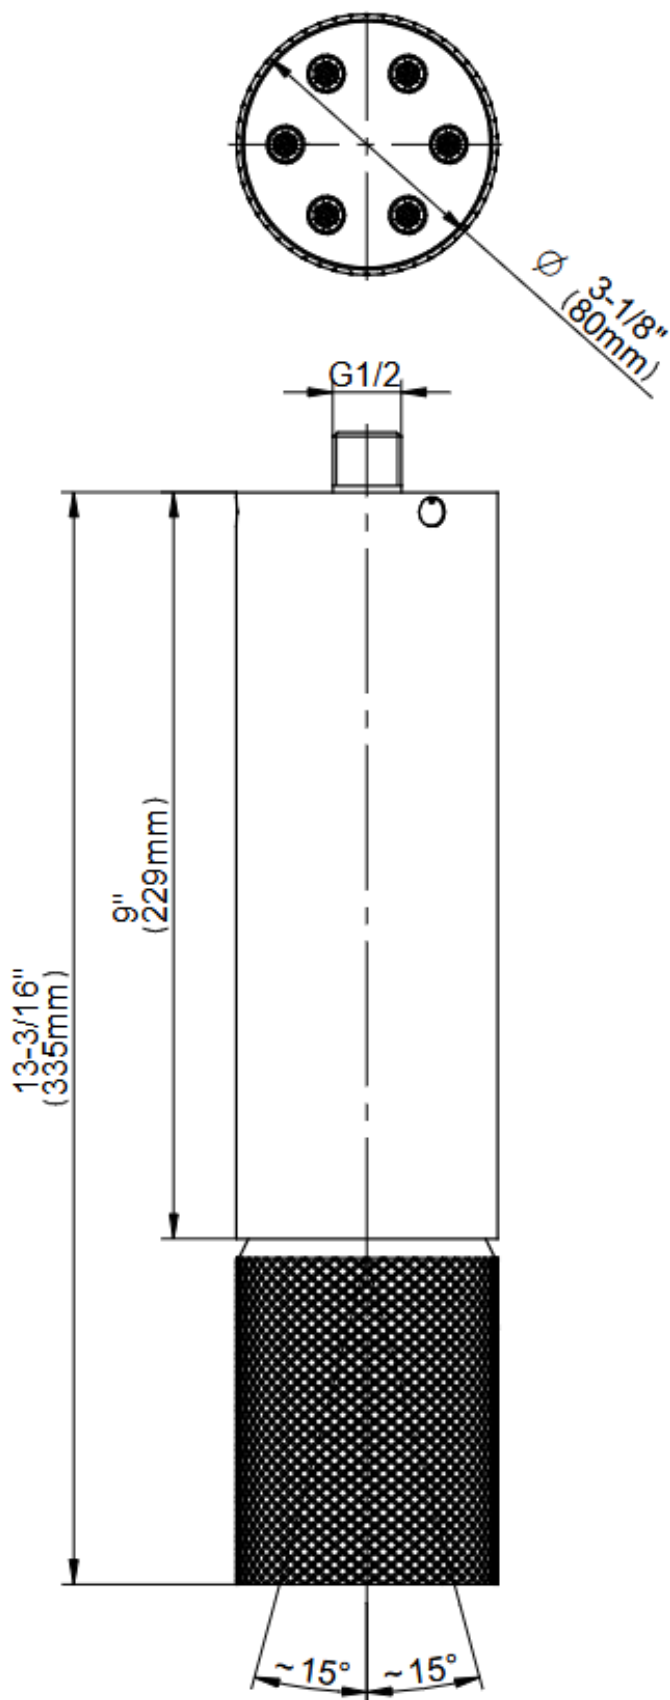

RIVA Collection
G-18213CCCP
 RIVA Scala Ceiling-Mount Contemporary 6-jet
 showerhead 13-3/16"

GRAFF®

Available Finishes

RIVA Collection
G-18213CCCP
RIVA Scala Ceiling-Mount Contemporary 6-jet
showerhead 13-3/16"

GRAFF[®]

RIVA Collection

G-18213CCCP

RIVA Scala Ceiling-Mount Contemporary 6-jet
showerhead 13-3/16"

GRAFF[®]