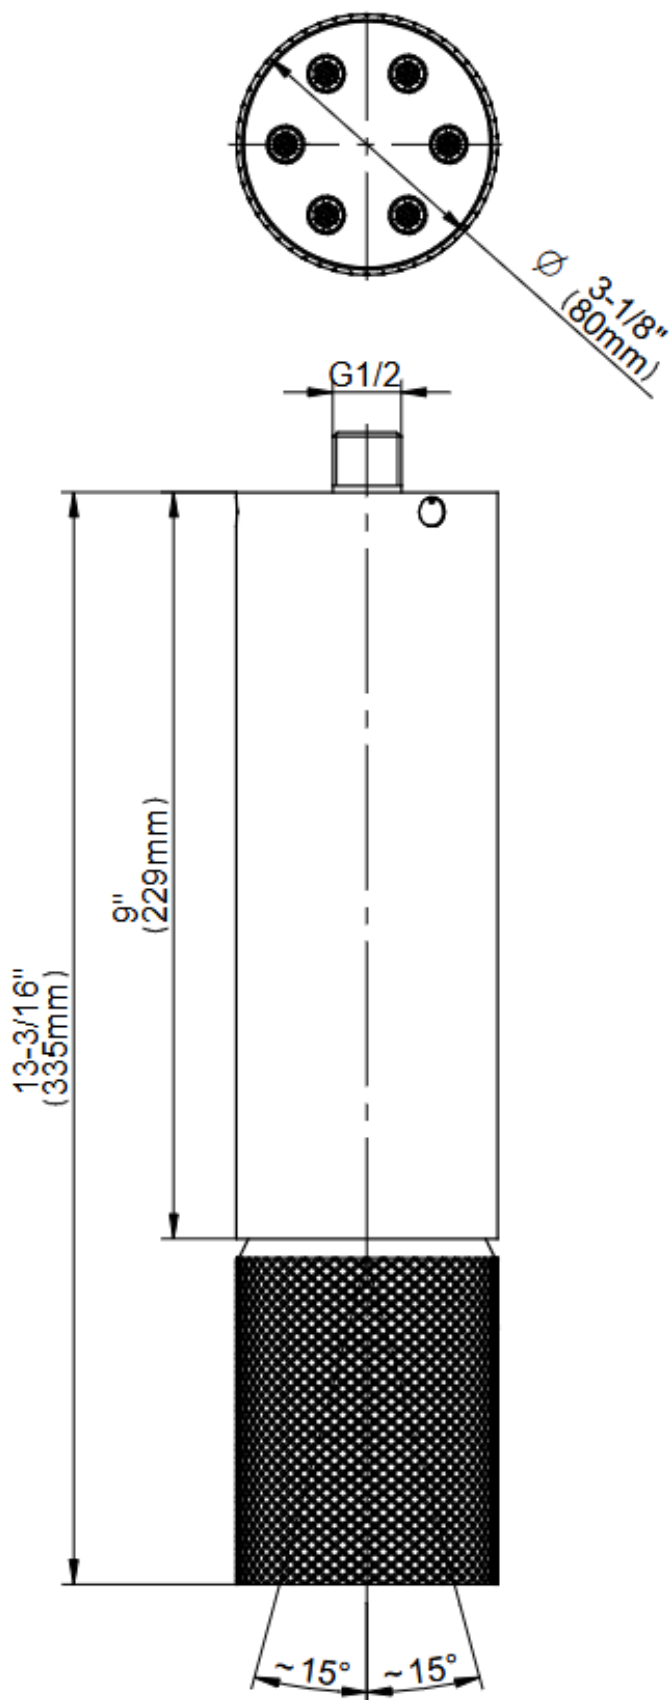

RIVA Collection

G-18213CCCD

RIVA Scala Ceiling-Mount Contemporary diamond knurl
6-jet showerhead 13-3/16"

GRAFF®

Available Finishes

RIVA Collection

G-18213CCCD

RIVA Scala Ceiling-Mount Contemporary diamond knurl
6-jet showerhead 13-3/16"