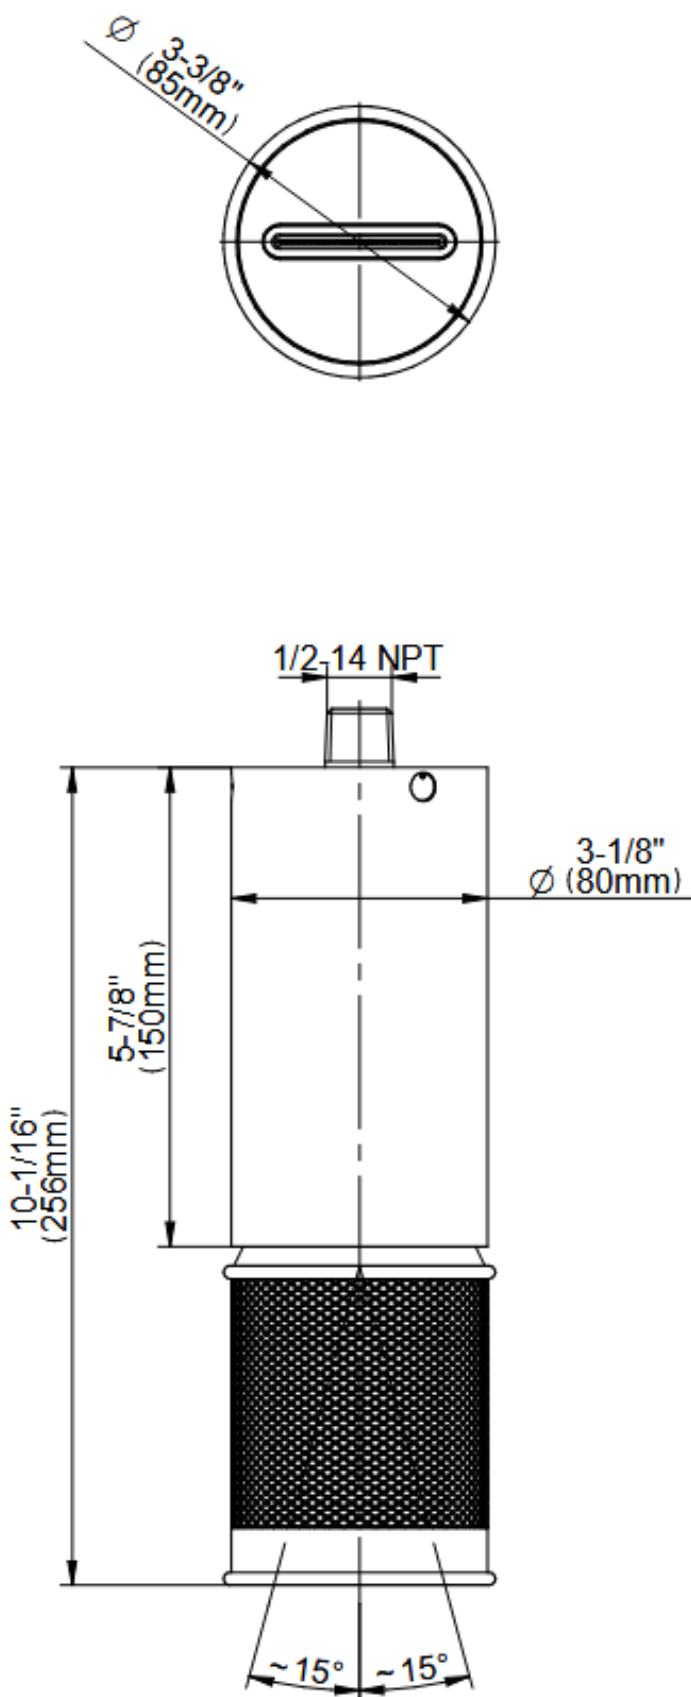

Available Finishes

RIVA Collection

G-18210CTGP

RIVA Traditional ceiling-mount cascade showerhead 10-
1/16"

GRAFF[®]